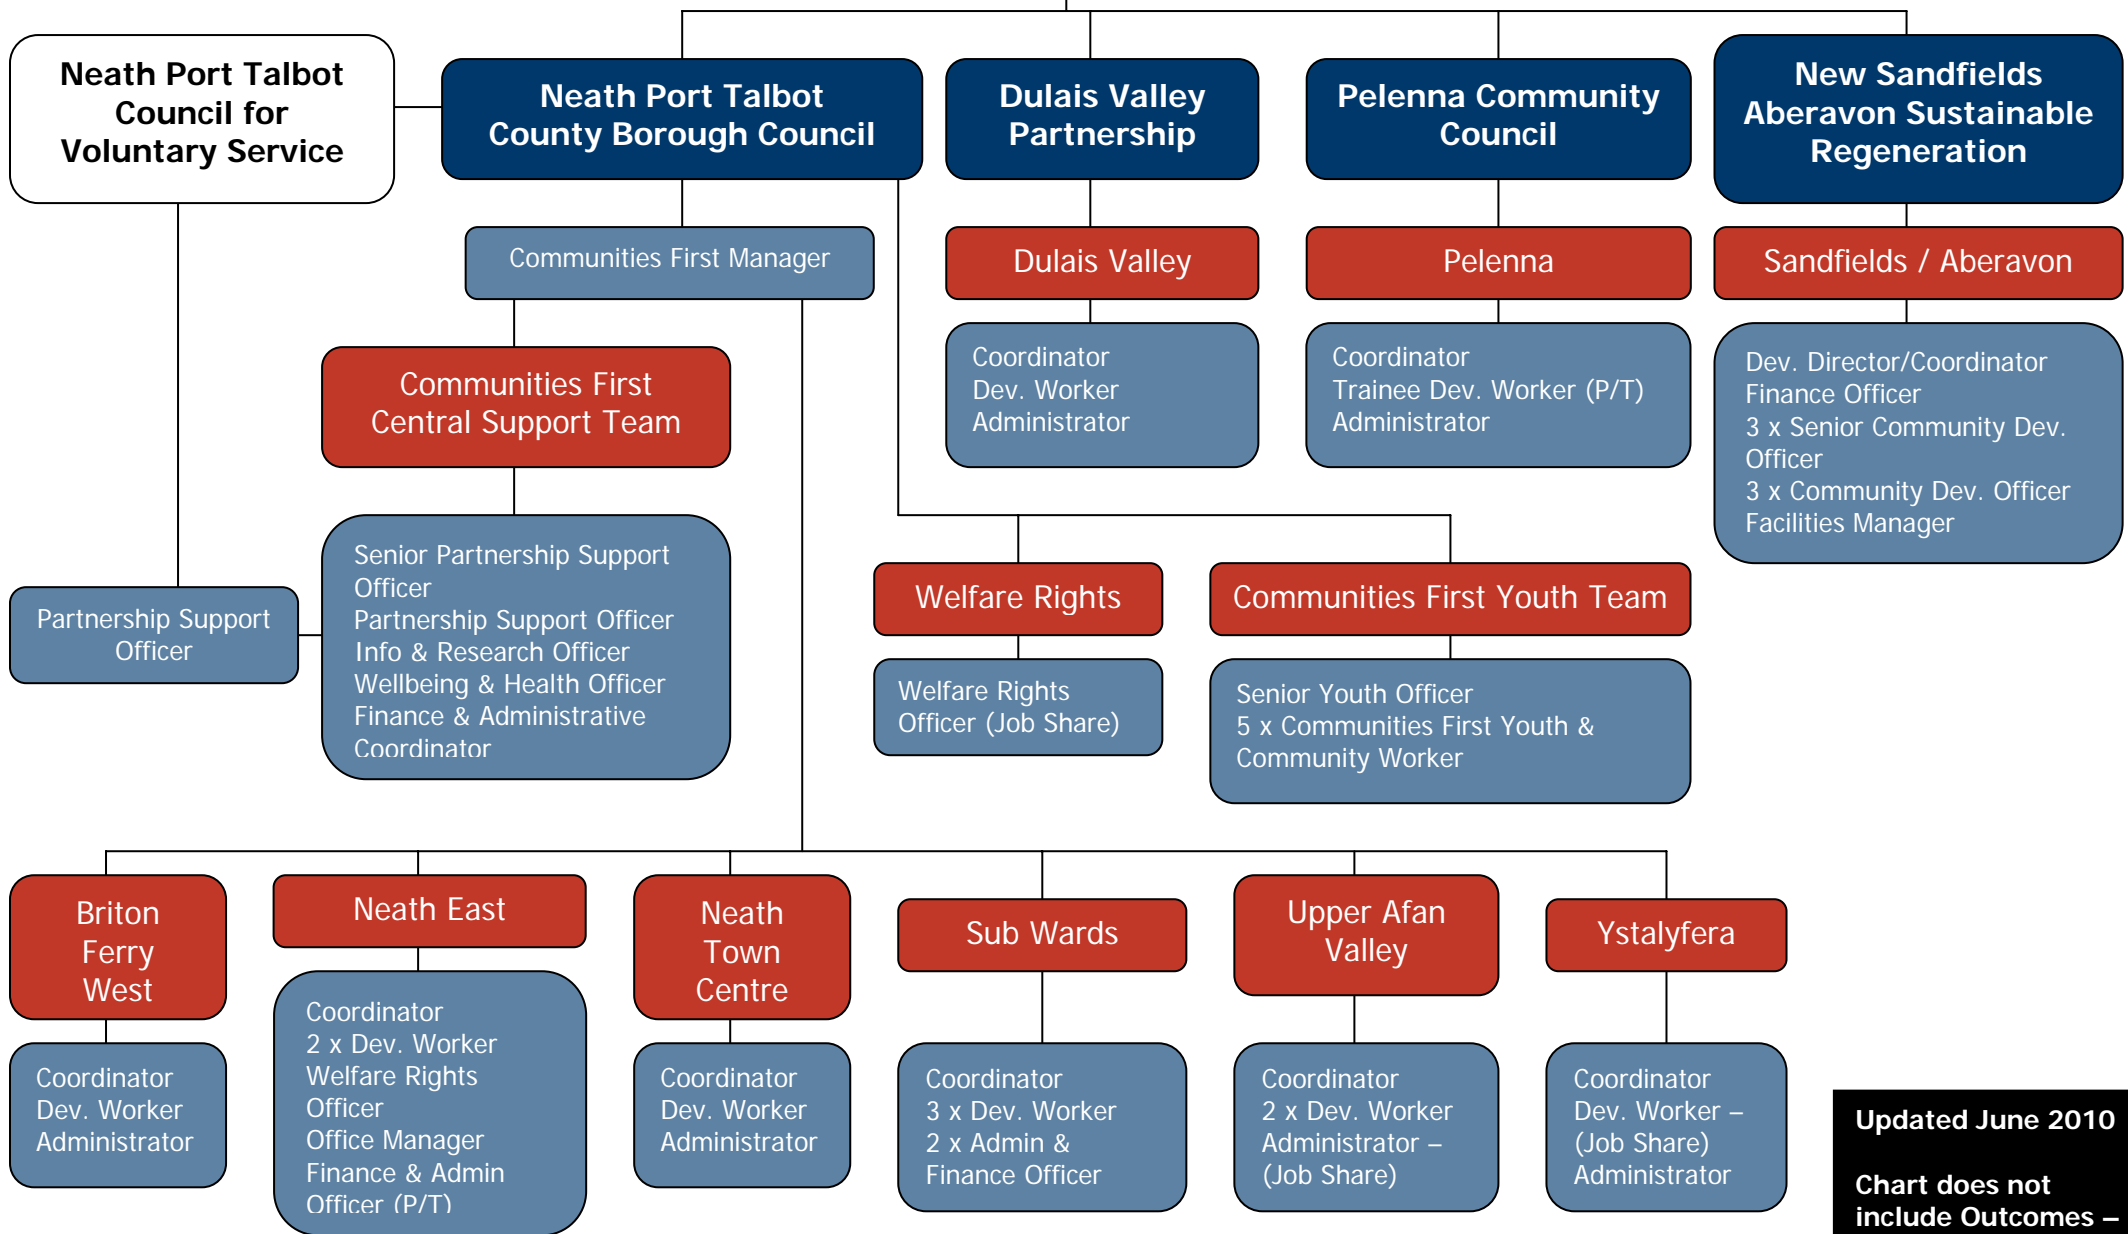

Neath Port Talbot Communities First Organisational Chart

Key: Grant Recipient Body
 C1st Team Staff

Welsh Assembly Government

Updated June 2010
Chart does not include Outcomes – Funded posts