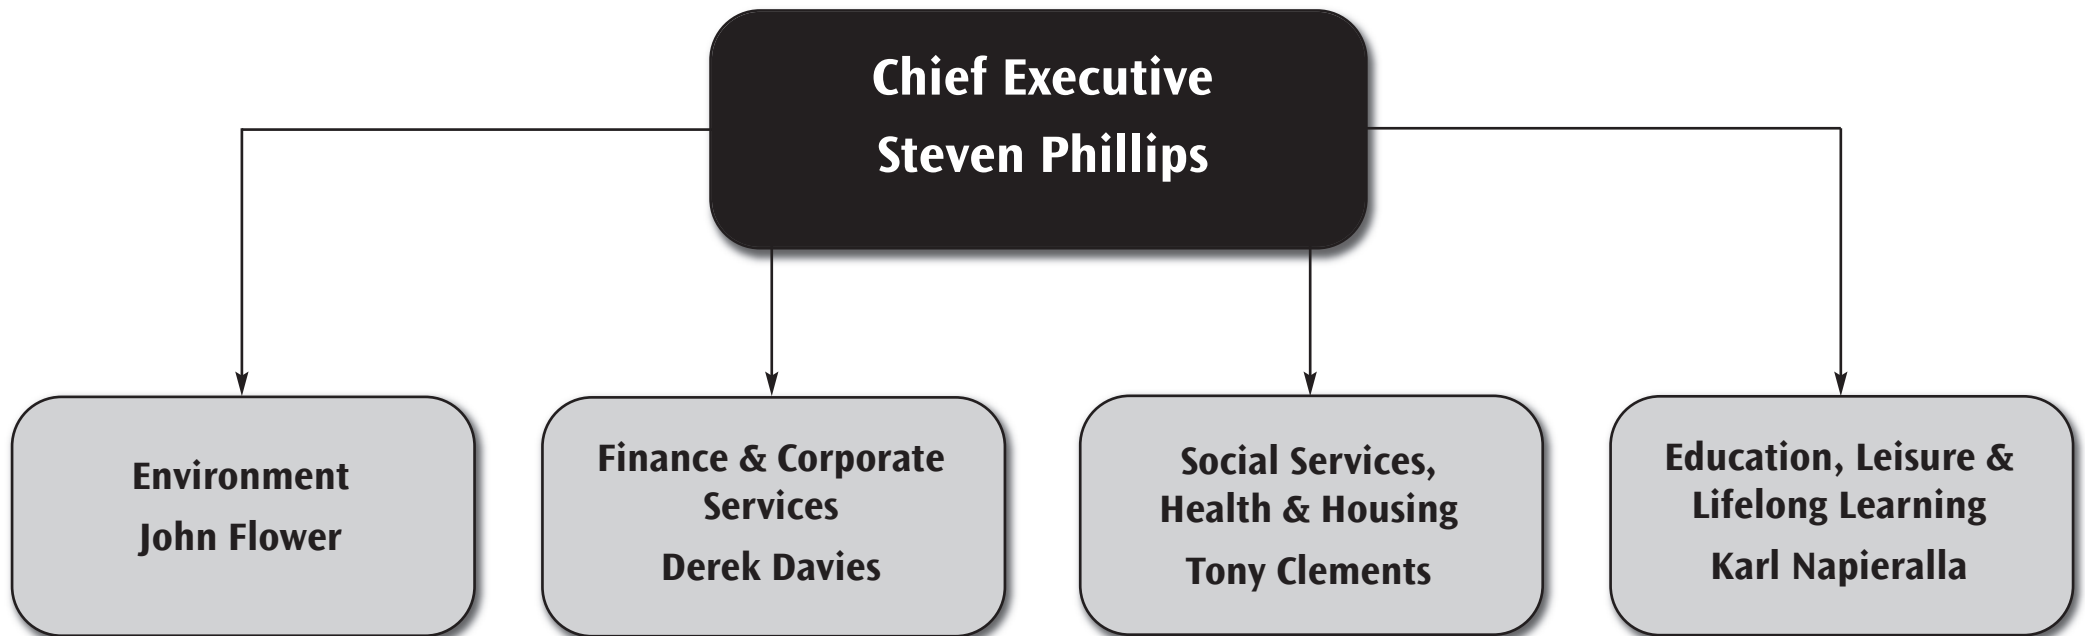

Neath Port Talbot
Castell-nedd Port Talbot
County Borough Council Cyngor Bwrdeistref Sirol

Neath Port Talbot Council Senior Management Structure

Neath Port Talbot
Castell-nedd Port Talbot
County Borough Council Cyngor Bwrdeistref Sirol

Corporate Director Group

Aiming to promote equality of opportunity in jobs and services

Neath Port Talbot
Castell-nedd Port Talbot
County Borough Council Cyngor Bwrdeistref Sirol

Directorate Management Structure Chief Executive's Office

Aiming to promote equality of opportunity in jobs and services

Directorate Management Structure Education, Leisure & Lifelong Learning

Directorate Management Structure Environment

Aiming to promote equality of opportunity in jobs and services