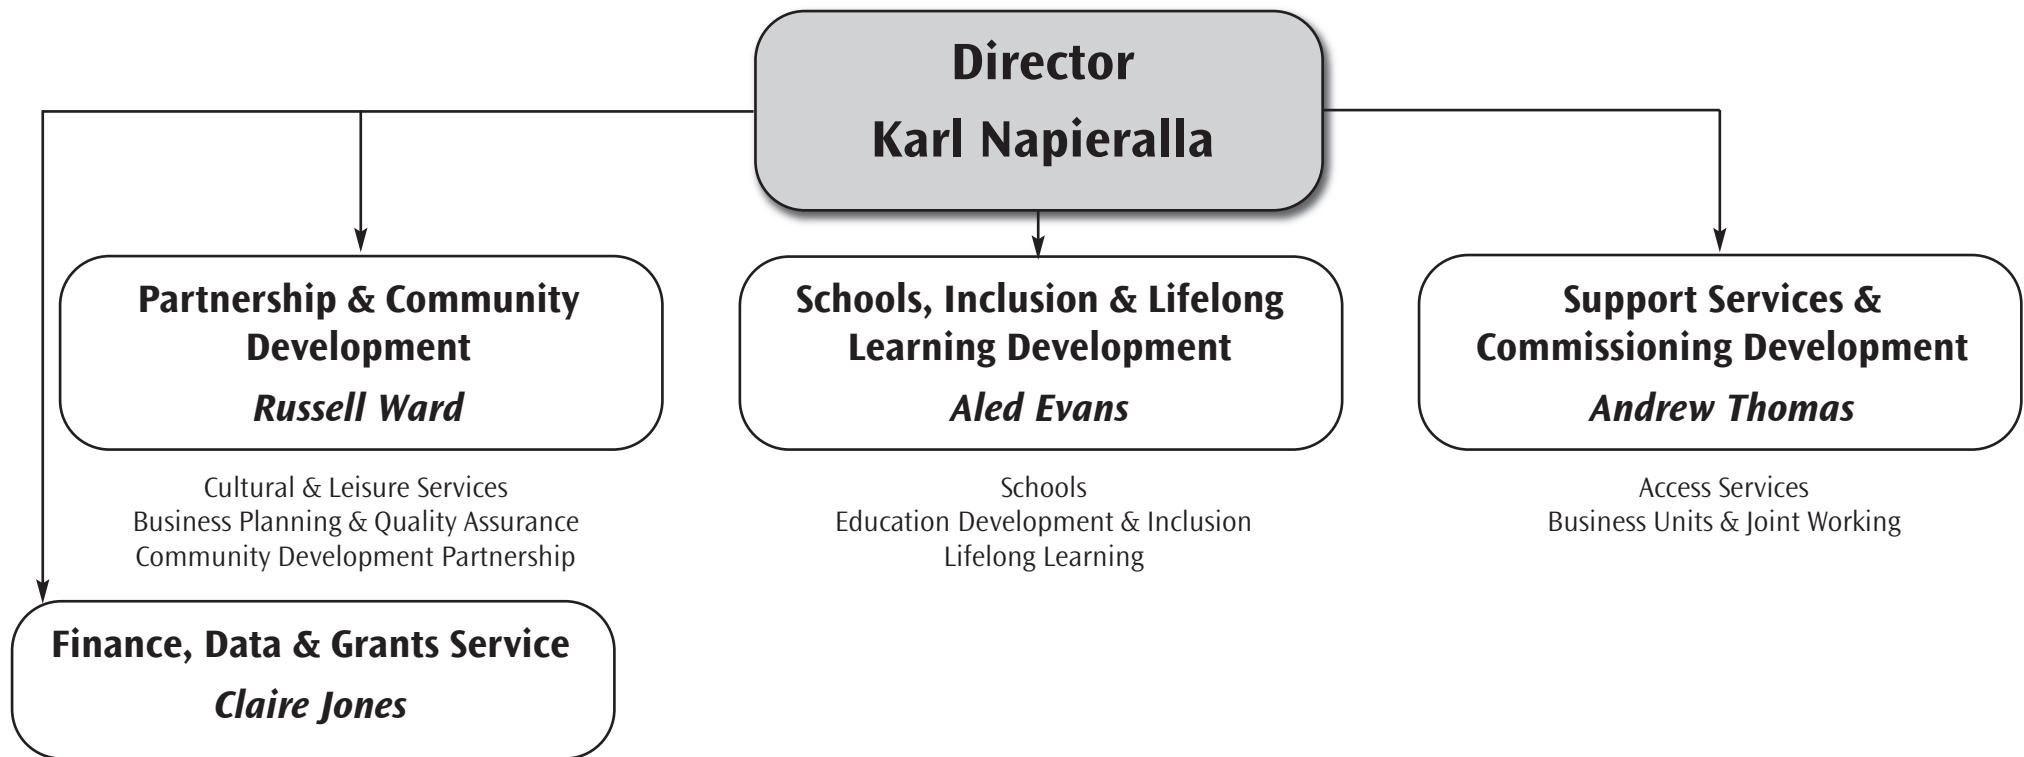

Corporate Director Group

Aiming to promote equality of opportunity in jobs and services

Neath Port Talbot
Castell-nedd Port Talbot
County Borough Council Cyngor Bwrdeistref Sirol

Directorate Management Structure Chief Executive's Office

Aiming to promote equality of opportunity in jobs and services

Directorate Management Structure Education, Leisure & Lifelong Learning

Directorate Management Structure Environment

Aiming to promote equality of opportunity in jobs and services

Directorate Management Structure Finance & Corporate Services

Directorate Management Structure Social Services, Health & Housing