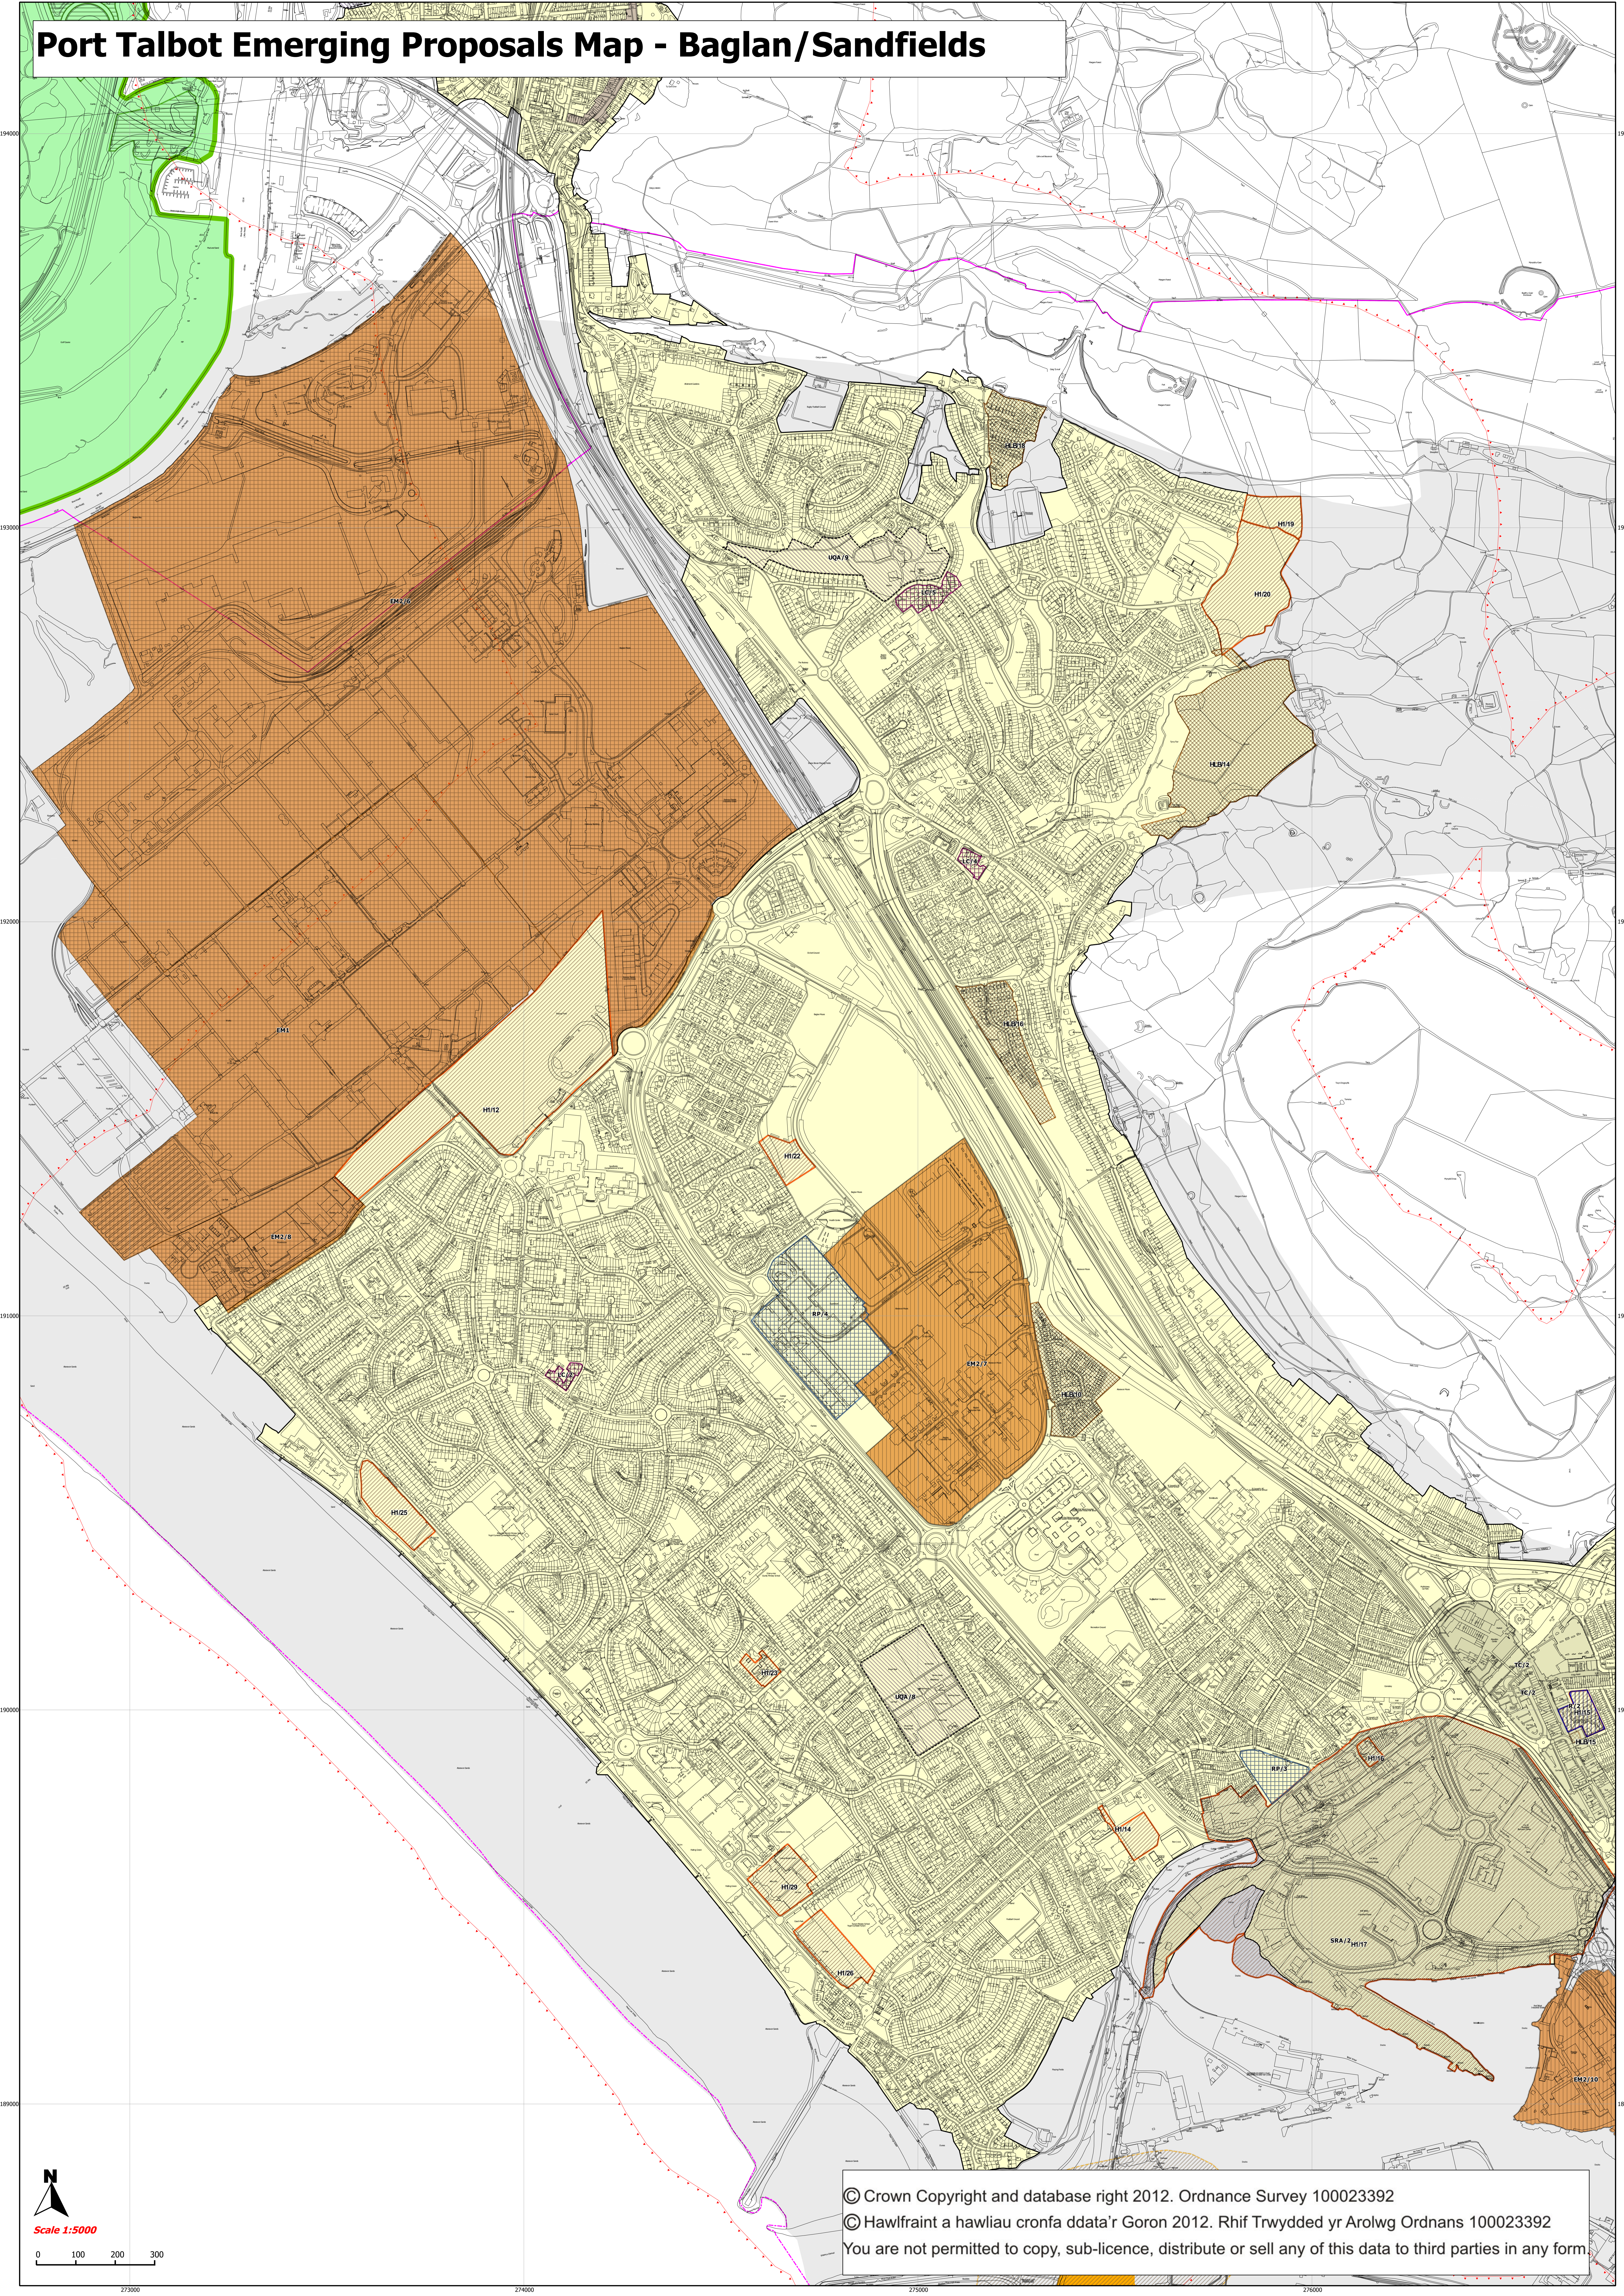

Port Talbot Emerging Proposals Map - Baglan/Sandfields

© Crown Copyright and database right 2012. Ordnance Survey 100023392
© Hawfraint a hawliau cronfa ddata'r Goron 2012. Rhif Trwydded yr Arolwg Ordnans 100023392
You are not permitted to copy, sub-licence, distribute or sell any of this data to third parties in any form.