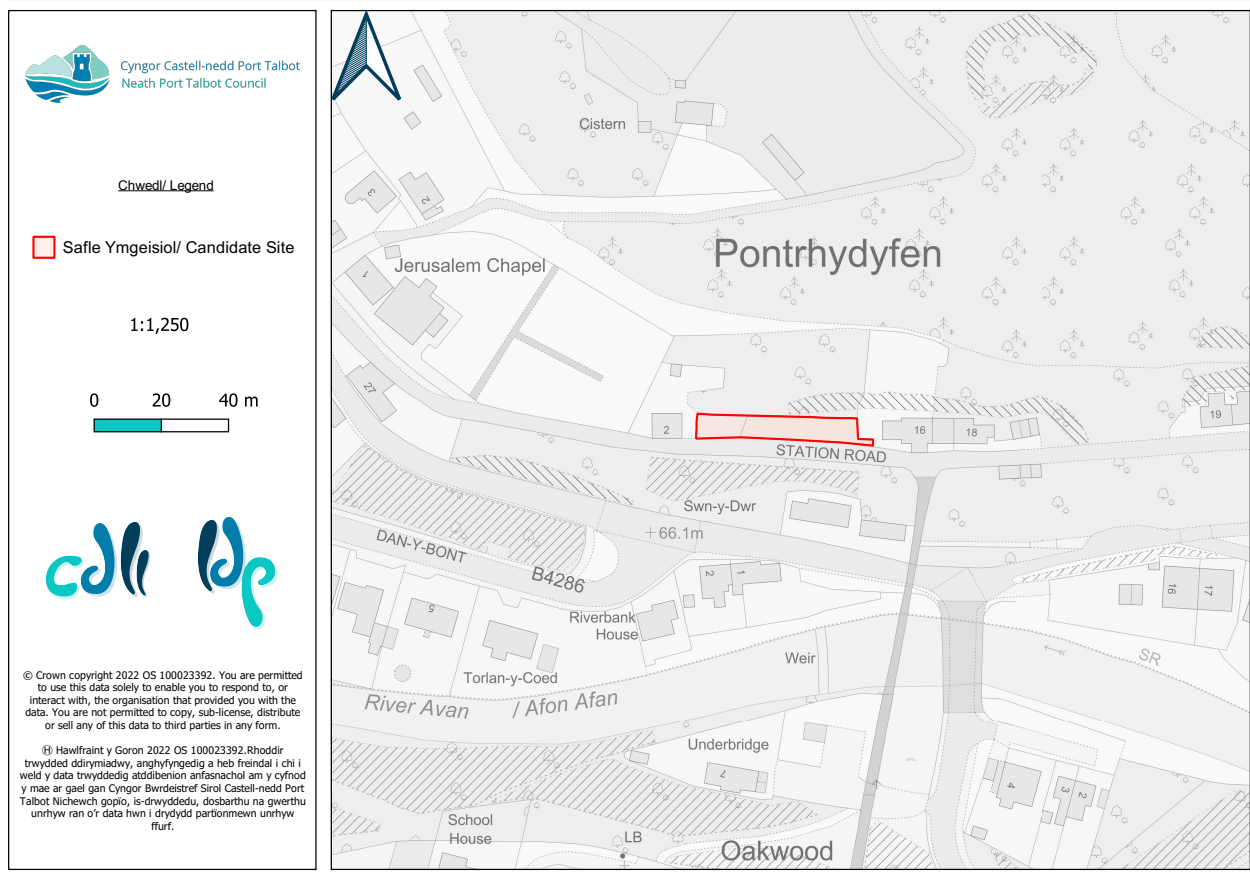

5 . Cwm Afan / Afan Valley

5.6 RLDP/AV/0006: Tir cyfagos i 2 Heol yr Orsaf, Pont-rhyd-y-fen / Land adjacent to 2 Station Road, Pontrhydyfen

Map 5.6 RLDP/AV/0006: Tir cyfagos i 2 Heol yr Orsaf, Pont-rhyd-y-fen / Land adj to 2 Station Road, Pontrhydyfen