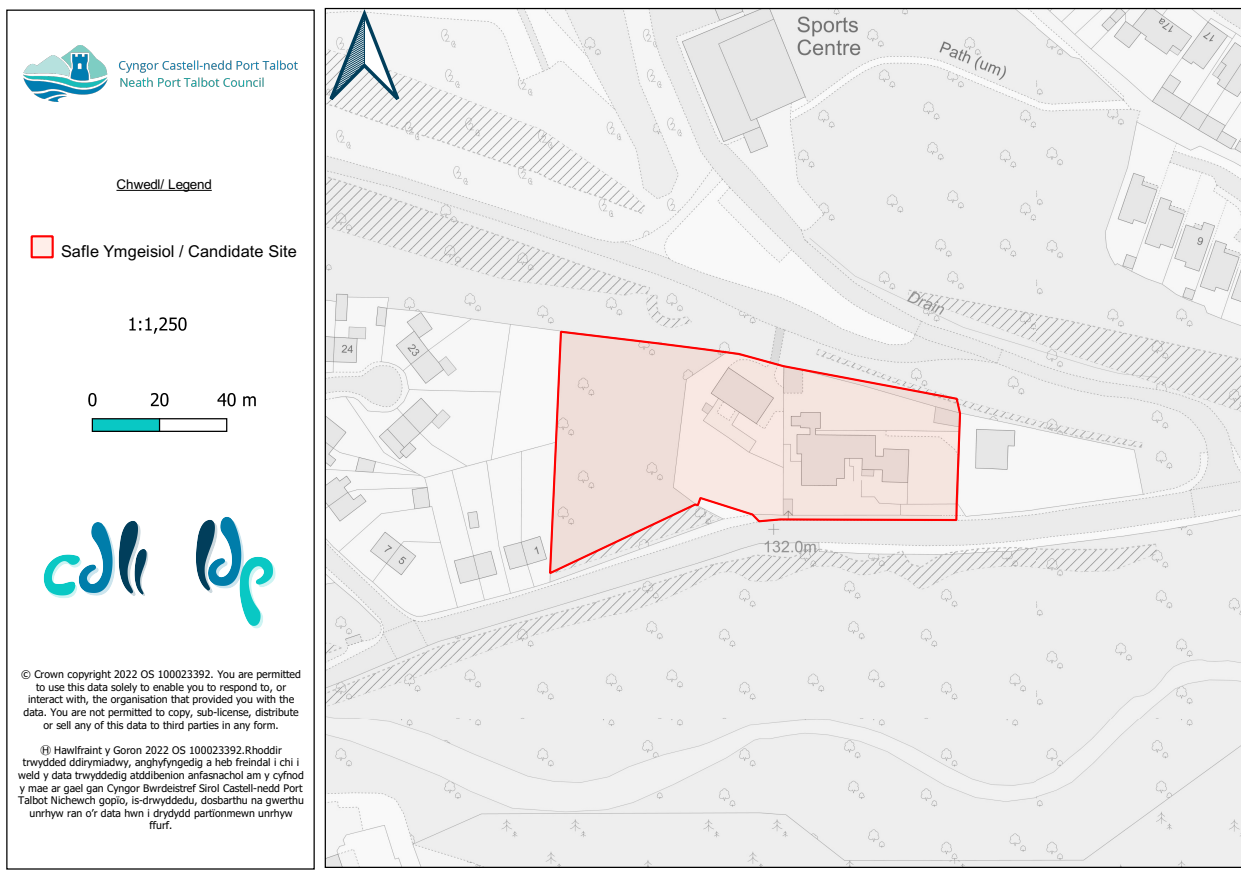

5.7 RLDP/AV/0007: Ysgol Gynradd Ton-mawr gynt / Former Tonmawr Primary School

Map 5.7 RLDP/AV/0007: Ysgol Gynradd Ton-mawr gynt / Former Tonmawr Primary School

Table 5.7 RLDP/AV/0007: Ysgol Gynradd Ton-mawr gynt / Former Tonmawr Primary School

Enw'r Safle Ymgeisiol	Ysgol Gynradd Ton-mawr gynt	Candidate Site Name	Former Tonmawr Primary School
Ardal Ofodol	(AV) Cwm Afan	Spatial Area	(AV) Afan Valley
Etholaeth	Pelena	Ward	Pelenna
Arwynebedd y Safle (ha)	0.58ha	Site Area (ha)	0.58ha
Defnydd Presennol	Addysg Gynt	Existing Use	Former Education
Defnydd Arfaethedig	Preswyl	Proposed Use	Residential
Cynigydd Safle	Mr D John	Site Proposer	Mr D John