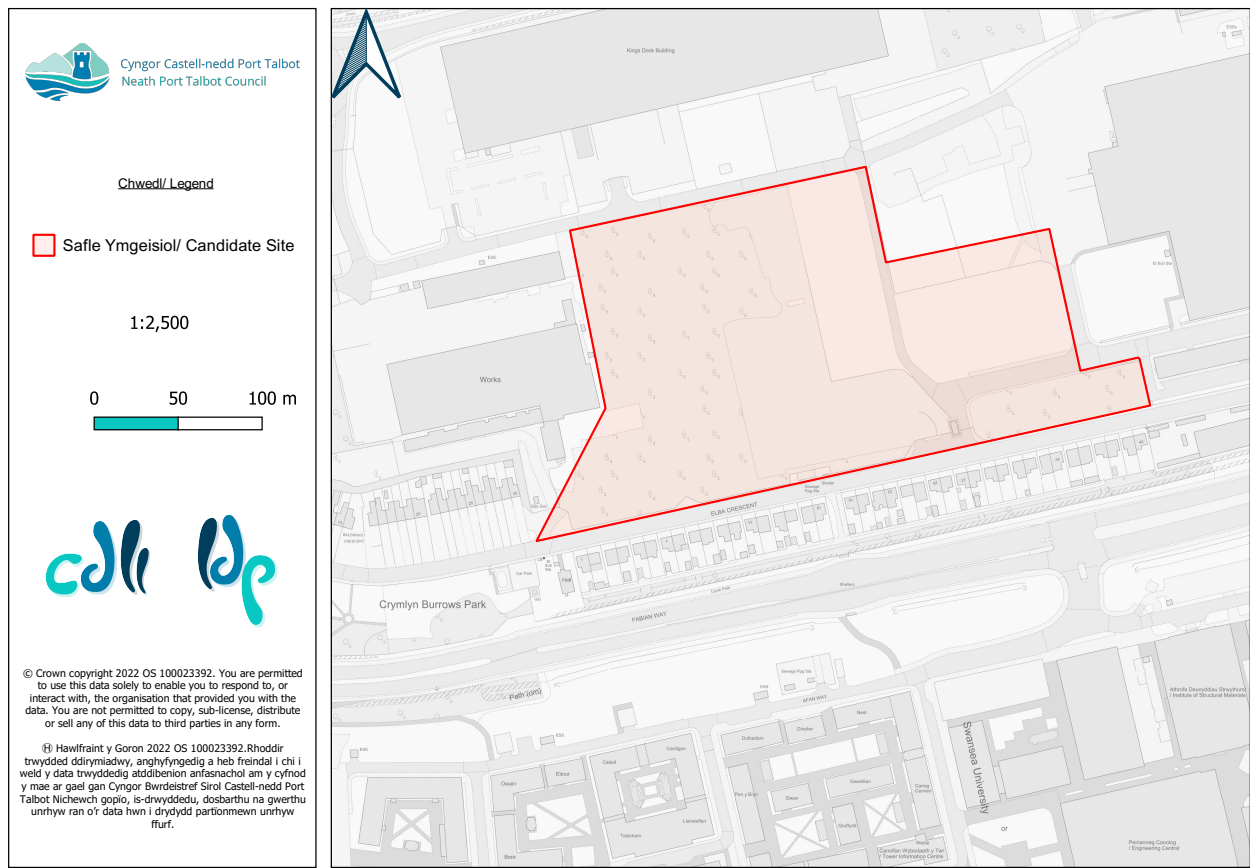

Table 2.24 RLDP/N/0024: Tir i'r gogledd o Gilgant Elba, Twyni Crymlyn / Land North of Elba Crescent, Crymlyn Burrows

Enw'r Safle Ymgeisiol	Tir i'r gogledd o Gilgant Elba, Twyni Crymlyn	Candidate Site Name	Land north of Elba Crescent, Crymlyn Burrows
Ardal Ofodol	(N) Castell-nedd	Spatial Area	(N) Neath
Etholaeth	Gorllewin Coedffranc	Ward	Coedffranc West
Arwynebedd y Safle (ha)	4.64ha	Site Area (ha)	4.64ha
Defnydd Presennol	Cyflogaeth gynt	Existing Use	Former Employment
Defnydd Arfaethedig	Preswyl	Proposed Use	Residential
Cynigydd Safle	Hawkland Estates Ltd and Promagem Group Ltd	Site Proposer	Hawkland Estates Ltd and Promagem Group Ltd