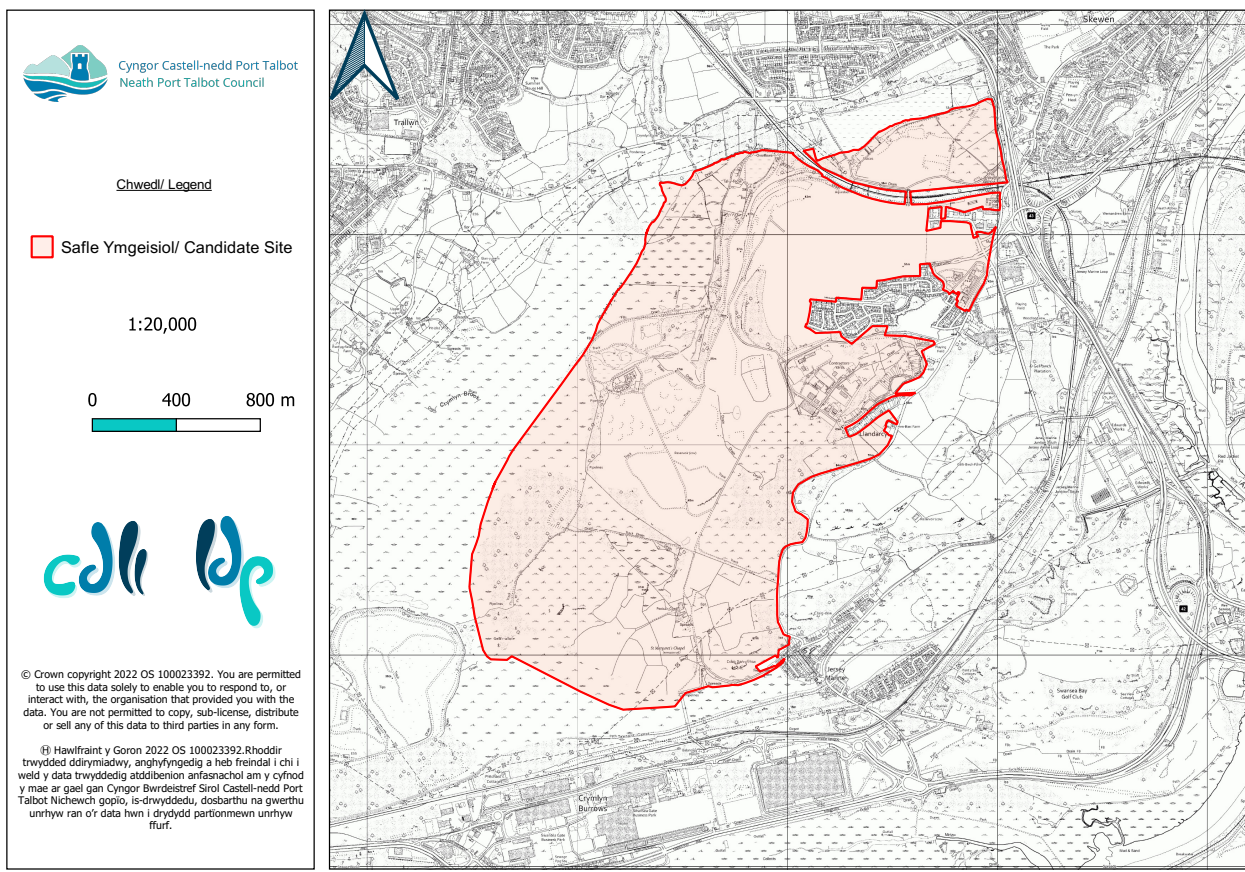

2.21 RLDP/N/0021: Coed Darcy

Map 2.21 RLDP/N/0021: Coed Darcy

Table 2.21 RLDP/N/0021: Coed Darcy

Enw'r Safle Ymgeisiol	Coed Darcy	Candidate Site Name	Coed Darcy
Ardal Ofodol	(N) Castell-nedd	Spatial Area	(N) Neath
Etholaeth	Gorllewin Coedffranc	Ward	Coedffranc West
Arwynebedd y Safle (ha)	385.37ha	Site Area (ha)	385.37ha
Defnydd Presennol	Purfa Olew Gynt	Existing Use	Former Oil Refinery
Defnydd Arfaethedig	Preswyl; Cyflogaeth; Cyfleusterau cymunedol; Addysg; Defnydd cymysg	Proposed Use	Residential; Employment; Community Facilities; Education; Mixed use
Cynigydd Safle	St Modwen	Site Proposer	St Modwen