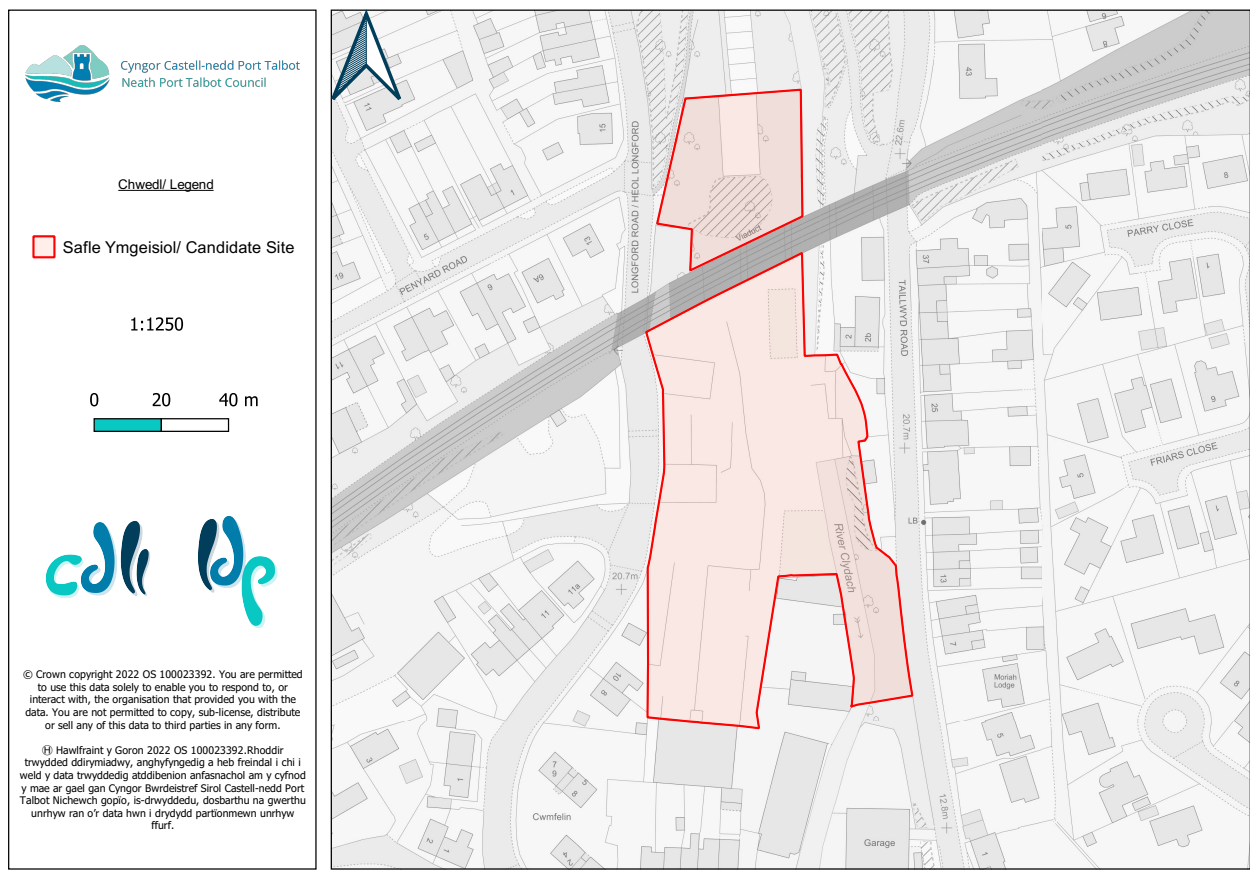

2 . Castell-nedd / Neath

2.30 RLDP/N/0030: Gwaith Haearn Mynachlog Nedd / Land at Neath Abbey Ironworks

Map 2.30 RLDP/N/0030: Gwaith Haearn Mynachlog Nedd / Neath Abbey Ironworks

Table 2.30 RLDP/N/0030: Gwaith Haearn Mynachlog Nedd / Neath Abbey Ironworks