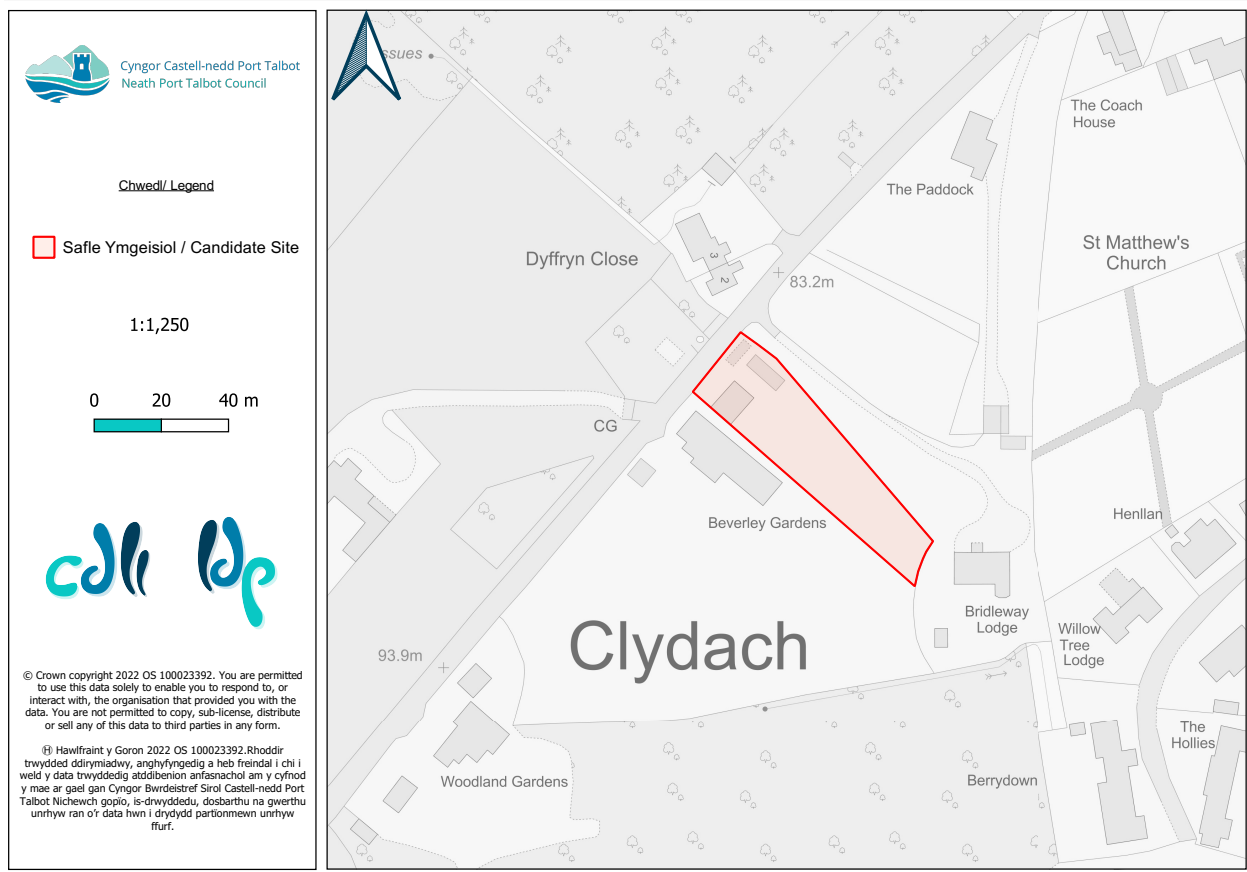

2 . Castell-nedd / Neath

2.26 RLDP/N/0026: Rhan o Erddi Beverley, Bryncoch - Dewis 1 / Part of Beverley Gardens, Bryncoch - Submission 1

Map 2.26 RLDP/N/0026: Rhan o Erddi Beverley, Bryncoch - Dewis 1 / Part of Beverley Gardens, Bryncoch - Submission 1

Table 2.26 RLDP/N/0026: Rhan o Erddi Beverley, Bryncoch - Dewis 1 / Part of Beverley Gardens, Bryncoch - Submission 1

Enw'r Safle Ymgeisiol	Rhan o Erddi Beverley, Bryncoch - Dewis 1	Candidate Site Name	Part of Beverley Gardens, Bryncoch - Submission 1
Ardal Ofodol	(N) Castell-nedd	Spatial Area	(N) Neath
Etholaeth	Dyffryn	Ward	Dyffryn
Arwynebedd y Safle (ha)	0.16ha	Site Area (ha)	0.16ha
Defnydd Presennol	Preswyl; Amaethyddol	Existing Use	Residential; Agricultural
Defnydd Arfaethedig	Preswyl	Proposed Use	Residential
Cynigydd Safle	Mr R Thomas	Site Proposer	Mr R Thomas