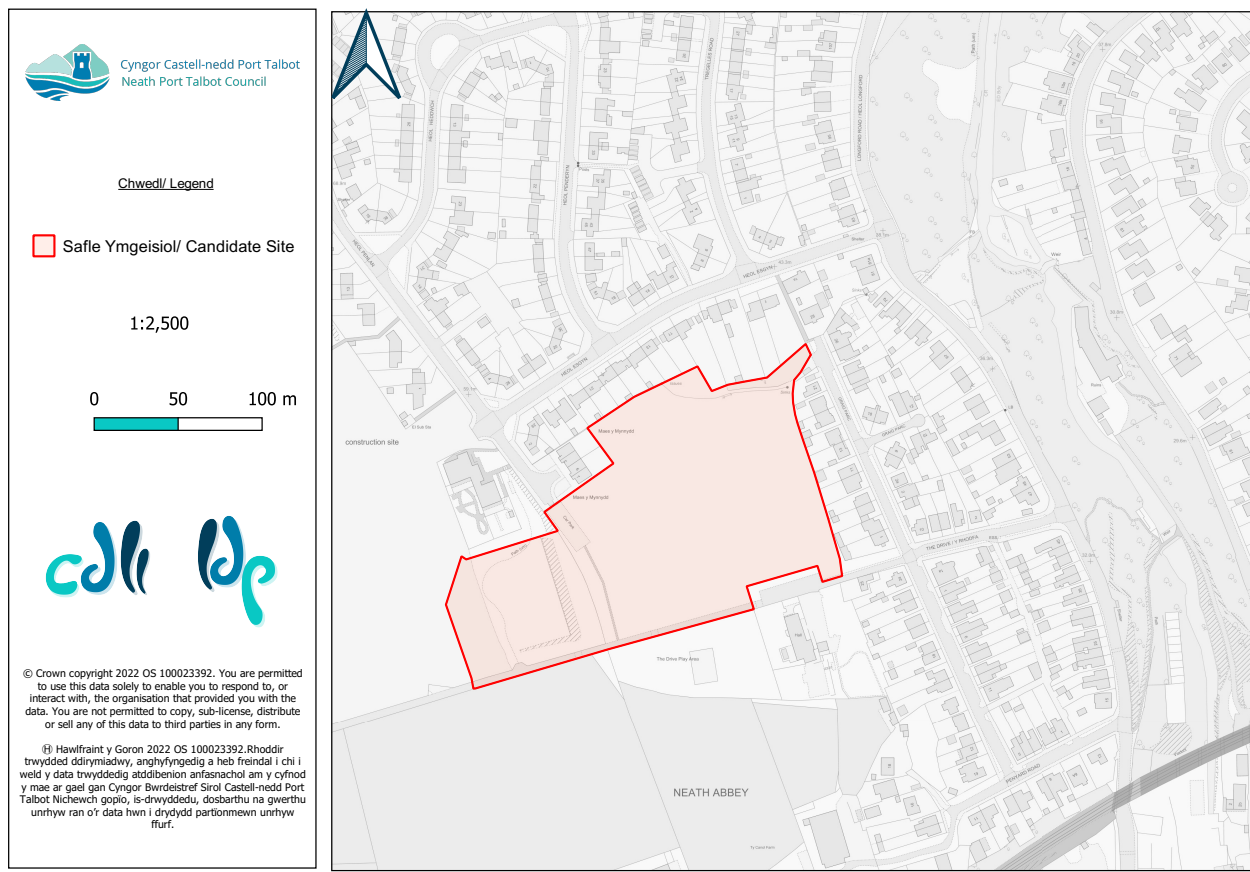

2 . Castell-nedd / Neath

2.28 RLDP/N/0028: Tir ar safle Ysgol Dwr y Felin a Maes Chwarae Longford / Land at Dwr y Felin School and Longford Recreation Ground

Map 2.28 RLDP/N/0028: Tir ar safle Ysgol Dŵr y Felin a Maes Chwarae Longford / Land at Dwr y Felin School and Longford Recreation Ground