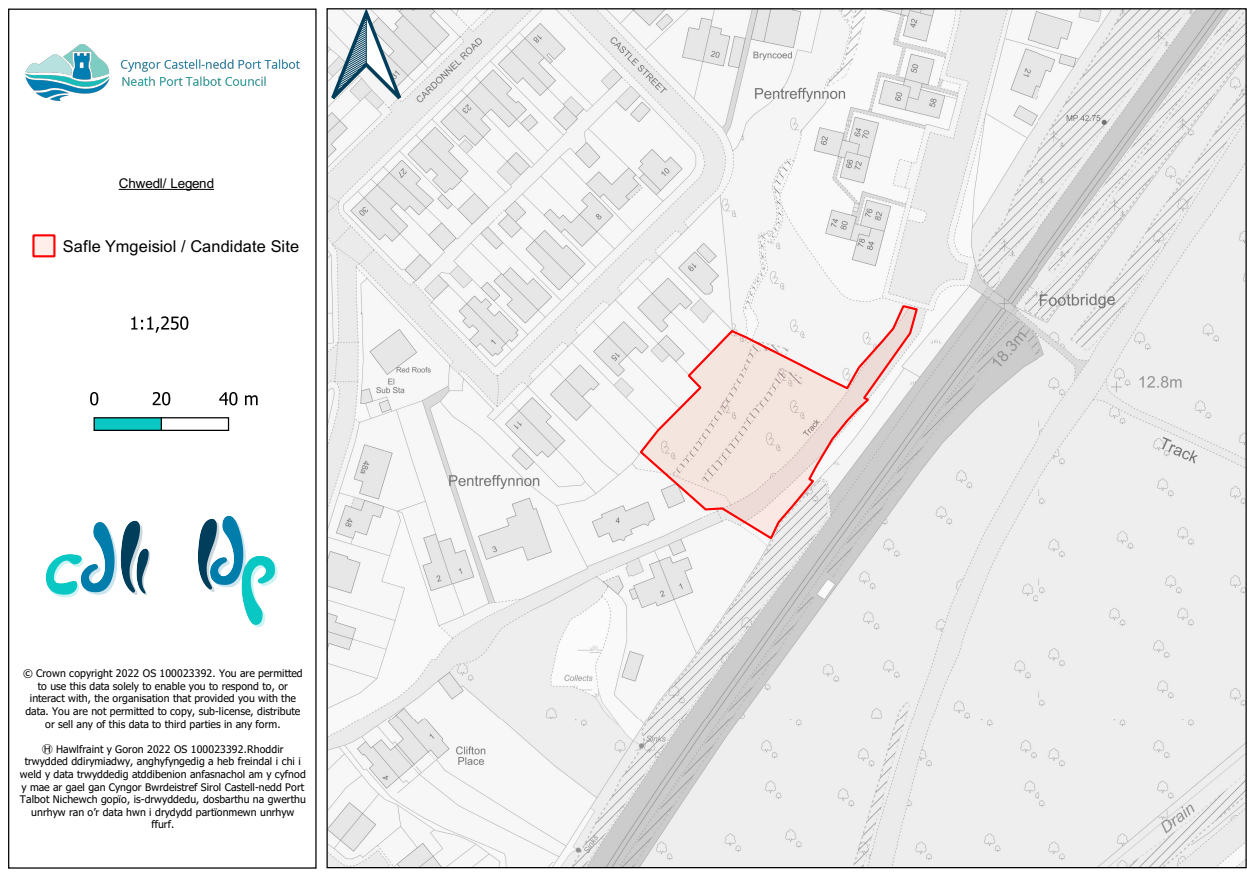

2 . Castell-nedd / Neath

2.18 RLDP/N/0018: Compton Mews, Cefn 11 - 19 Sgiwen Stryd y Castell / Compton Mews, Rear of 11-19 Castle Street Skewen

Map 2.18 RLDP/N/0018: Compton Mews, Cefn 11 - 19 Sgiwen Stryd y Castell / Compton Mews, Rear of 11 - 19 Castle Street Skewen

Table 2.18 RLDP/N/0018: Compton Mews, Cefn 11 - 19 Sgiwen Stryd y Castell / Compton Mews, Rear of 11 - 19 Castle Street Skewen

Enw'r Safle Ymgeisiol	Compton Mews, Cefn 11 - 19 Sgiwen Stryd y Castell	Candidate Site Name	Compton Mews, Rear of 11 - 19 Castle Street Skewen
Ardal Ofodol	(N) Castell-nedd	Spatial Area	(N) Neath
Etholaeth	Canol Coedffranc	Ward	Coedffranc Central
Arwynebedd y Safle (ha)	0.24ha	Site Area (ha)	0.24ha
Defnydd Presennol	Tir Glas	Existing Use	Greenfield
Defnydd Arfaethedig	Preswyl	Proposed Use	Residential
Cynigydd Safle	Dr J Jones	Site Proposer	Dr J Jones