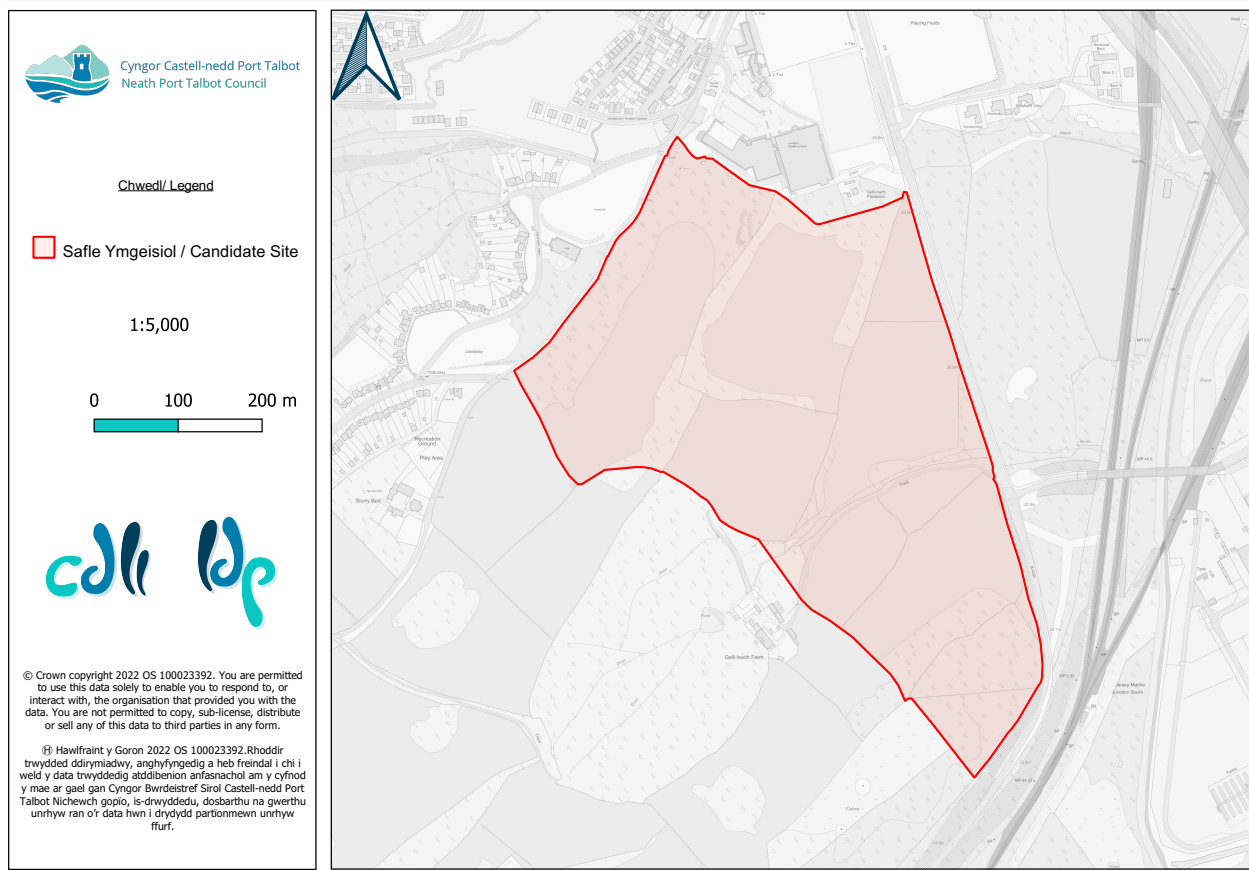

2 . Castell-nedd / Neath

2.20 RLDP/N/0020: Tir ar Fferm Gelli Bwlch, Llandarcy / Land at Gelli Bwlch Farm, Llandarcy

Map 2.20 RLDP/N/0020: Tir ar Fferm Gelli Bwlch, Llandarcy / Land at Gelli Bwlch Farm, Llandarcy