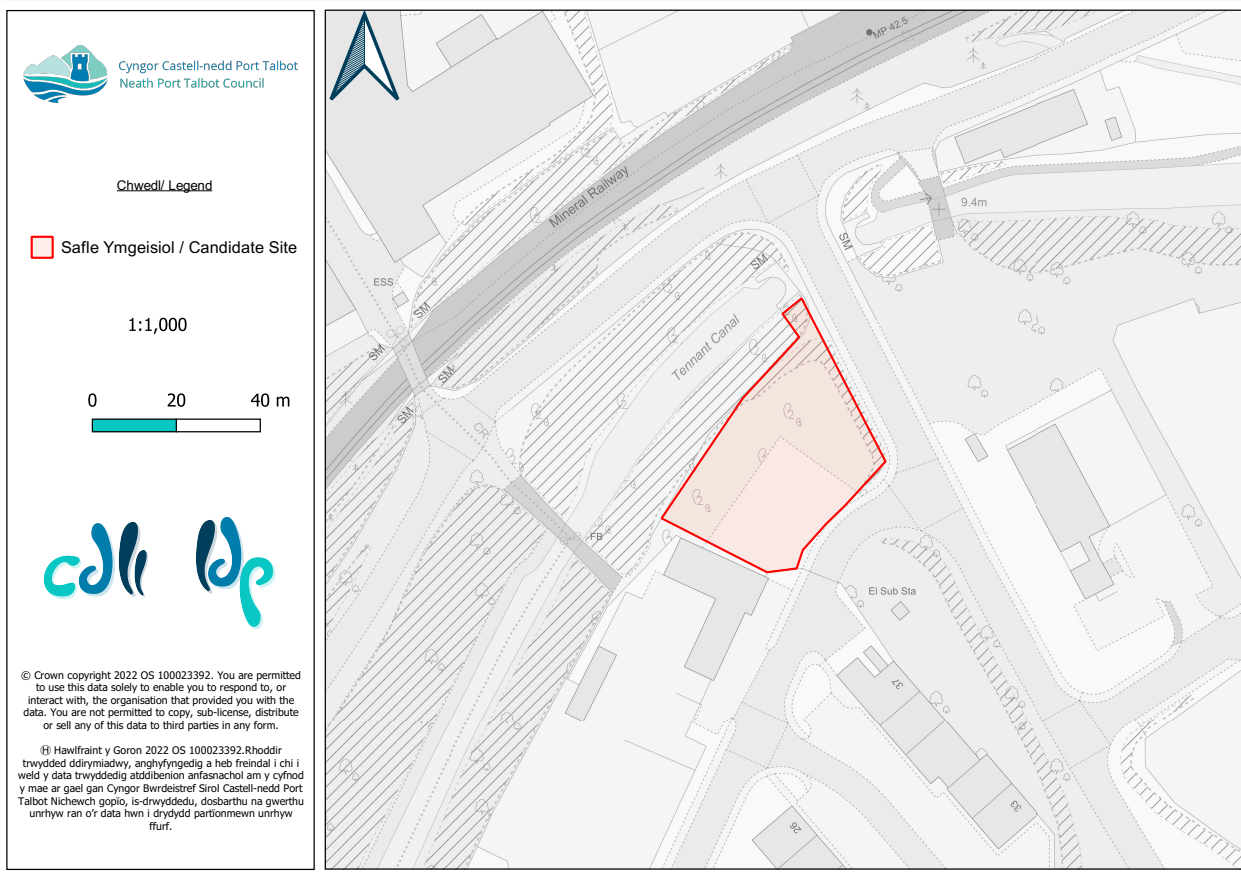

2.29 RLDP/N/0029: Llain oddi mewn i Barc Busnes Mynachlog Nedd / Plot within Neath Abbey Business Park

Map 2.29 RLDP/N/0029: Llain oddi mewn i Barc Busnes Mynachlog Nedd / Plot within Neath Abbey Business Park