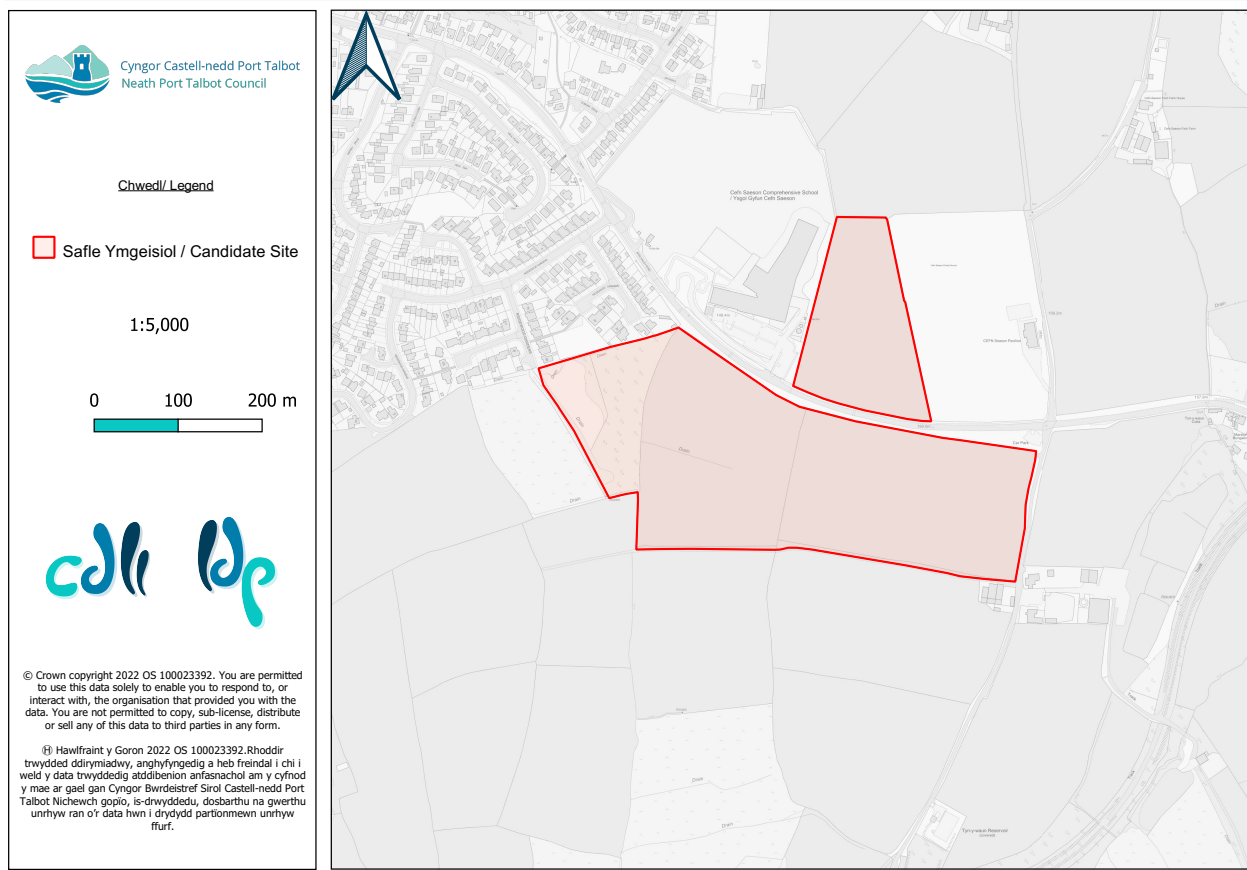

2 . Castell-nedd / Neath

2.16 RLDP/N/0016: Tir ar Fferm Cefn Saeson, Cimla / Land at Cefn Saeson Farm, Cimla

Map 2.16 RLDP/N/0016: Tir ar Fferm Cefn Saeson, Cimla / Land at Cefn Saeson Farm, Cimla

Table 2.16 RLDP/N/0016: Tir ar Fferm Cefn Saeson, Cimla / Land at Cefn Saeson Farm, Cimla

Enw'r Safle Ymgeisiol	Tir ar Fferm Cefn Saeson, Cimla	Candidate Site Name	Land at Cefn Saeson Farm, Cimla
Ardal Ofodol	(N) Castell-nedd	Spatial Area	(N) Neath
Etholaeth	Cimla	Ward	Cimla
Arwynebedd y Safle (ha)	12.62ha	Site Area (ha)	12.62ha
Defnydd Presennol	Amaethyddol	Existing Use	Agricultural
Defnydd Arfaethedig	Preswyl	Proposed Use	Residential
Cynigydd Safle	Barratt Homes	Site Proposer	Barratt Homes