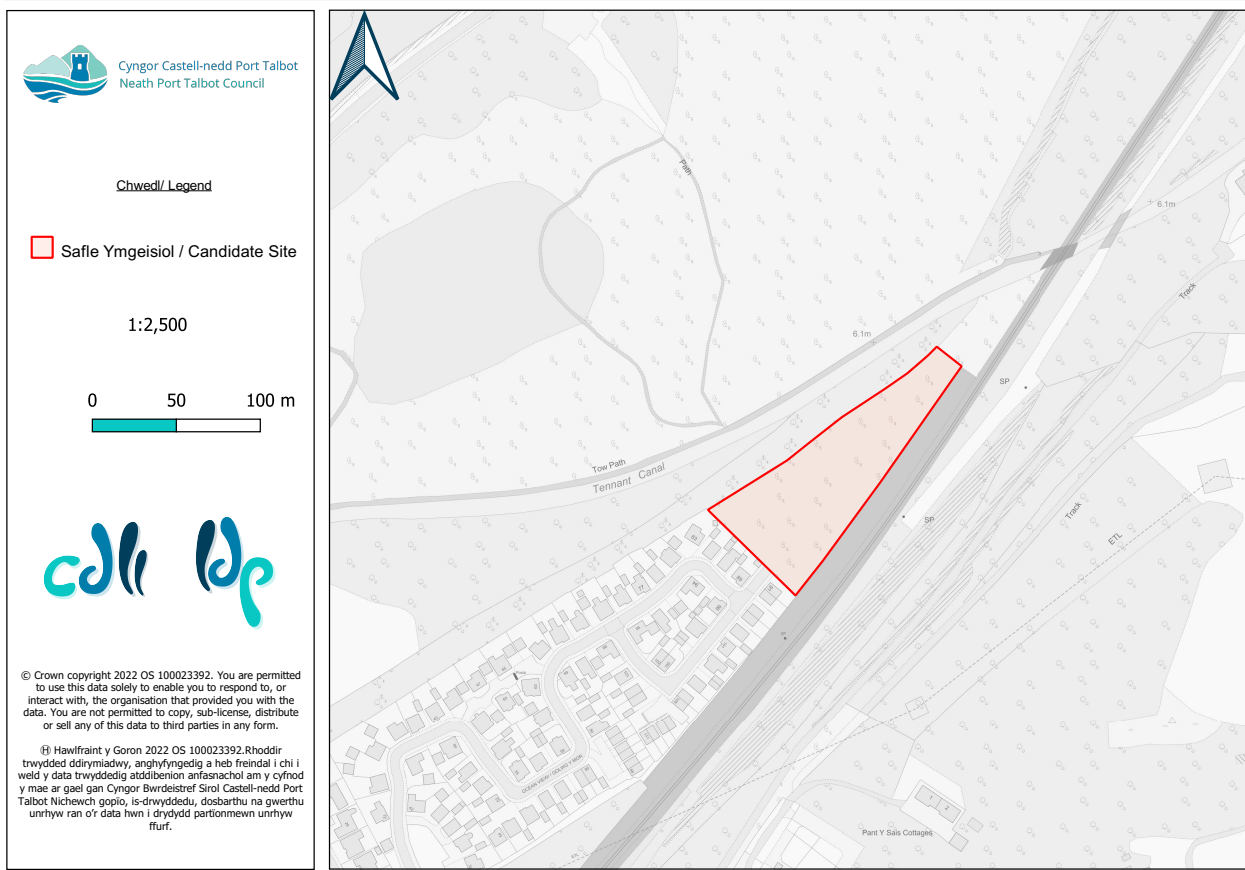

2.23 RLDP/N/0023: Tir oddi ar Ocean View, Jersey Marine / Land off Ocean View, Jersey Marine

Map 2.23 RLDP/N/0019: Tir oddi ar Ocean View, Jersey Marine / Land off Ocean View, Jersey Marine

Table 2.23 RLDP/N/0019: Tir oddi ar Ocean View, Jersey Marine / Land off Ocean View, Jersey Marine

Enw'r Safle Ymgeisiol	Tir oddi ar Ocean View, Jersey Marine	Candidate Site Name	Land off Ocean View, Jersey Marine
Ardal Ofodol	(N) Castell-nedd	Spatial Area	(N) Neath
Etholaeth	Gorllewin Coedffranc	Ward	Coedffranc West
Arwynebedd y Safle (ha)	0.74ha	Site Area (ha)	0.74ha
Defnydd Presennol	Tir Glas	Existing Use	Greenfield
Defnydd Arfaethedig	Preswyl	Proposed Use	Residential
Cynigydd Safle	Mr M Saunders	Site Proposer	Mr M Saunders