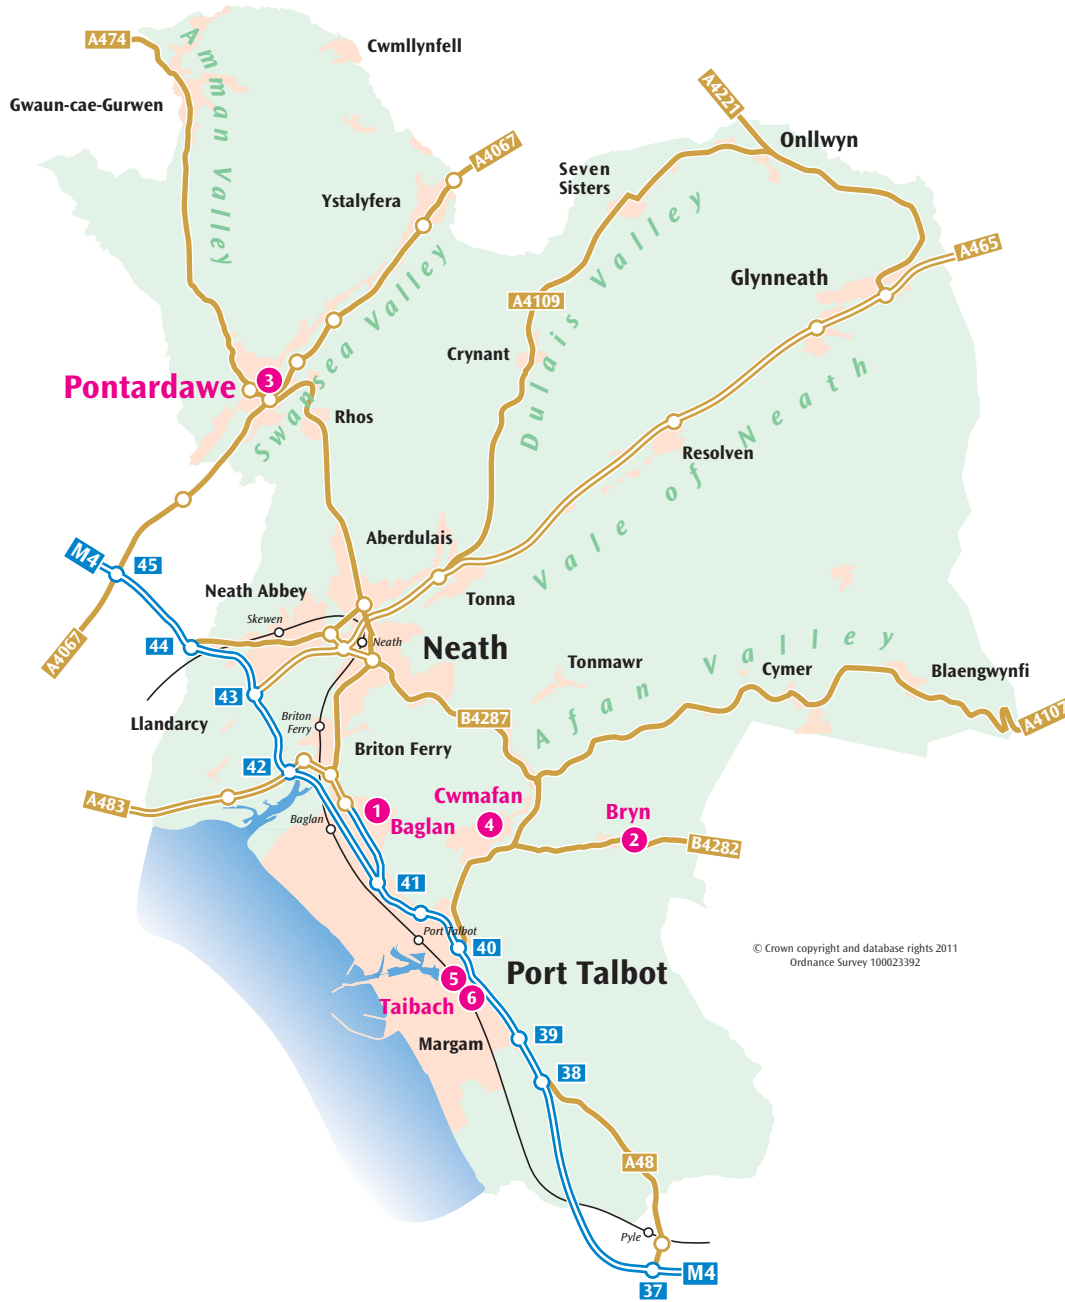

NPTCBC Community Development & Projects Section

Community Centres & Community Education Centres

1 Baglan Community Centre	Hawthorne Avenue, Baglan, Port Talbot SA12 8PG Tel: 01639 813808 Matthew Ireland: 07941 682 497	4 Cwmavon Community Centre	Depot Road, Cwmavon, Port Talbot SA12 9DF Tel: 01639 887313
2 Bryn Community Centre	Maesteg Road, Bryn, Port Talbot SA13 2RY Tel: 01639 886372	5 Taibach Community Centre	Duke Street, Taibach, Port Talbot SA13 1NA Tel: 01639 886804
3 Cross Community Centre	1 High Street, Pontardawe SA8 4HU Tel: 01792 863955 Matthew Ireland: 07941 682 497	6 Taibach Community Education Centre	Margam Road, Taibach, Port Talbot SA13 2BN Tel: 01639 882104 Matthew Ireland: 07941 682 497