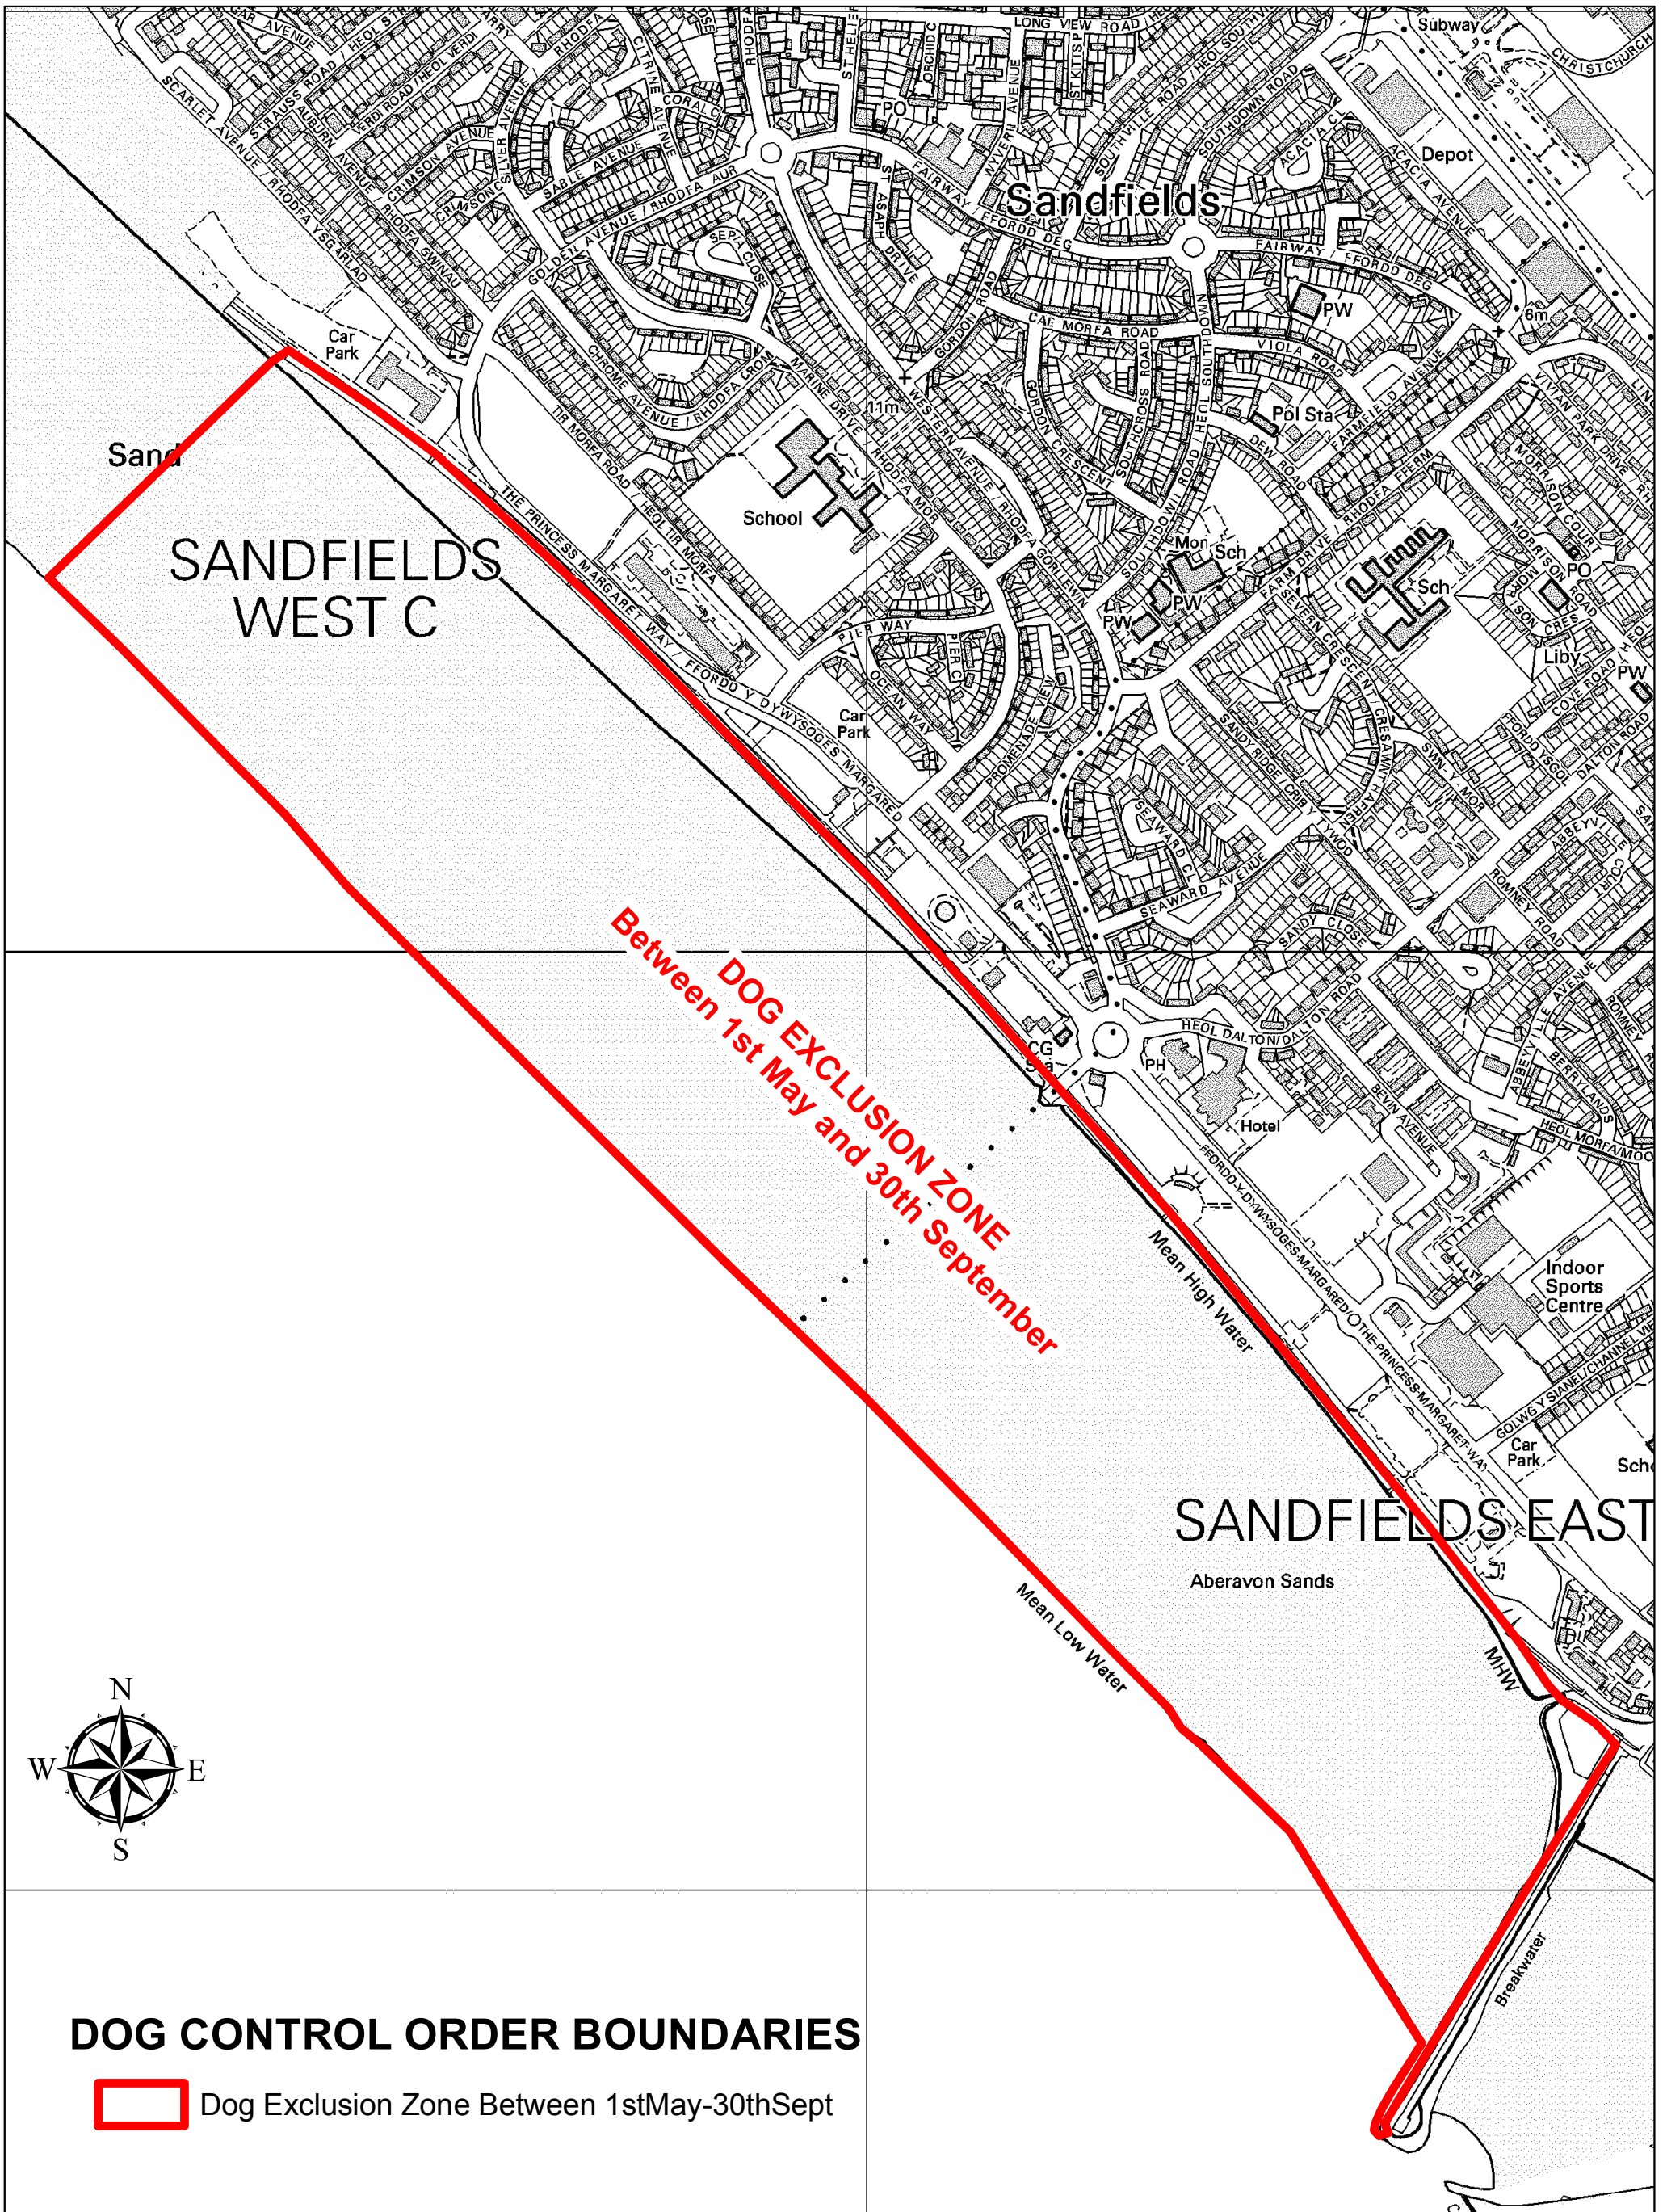

NEATH PORT TALBOT COUNTY BOROUGH COUNCIL ABERAVON BEACH - DOG CONTROL ORDERS

DOG CONTROL ORDER BOUNDARIES

 Dog Exclusion Zone Between 1st May-30th Sept