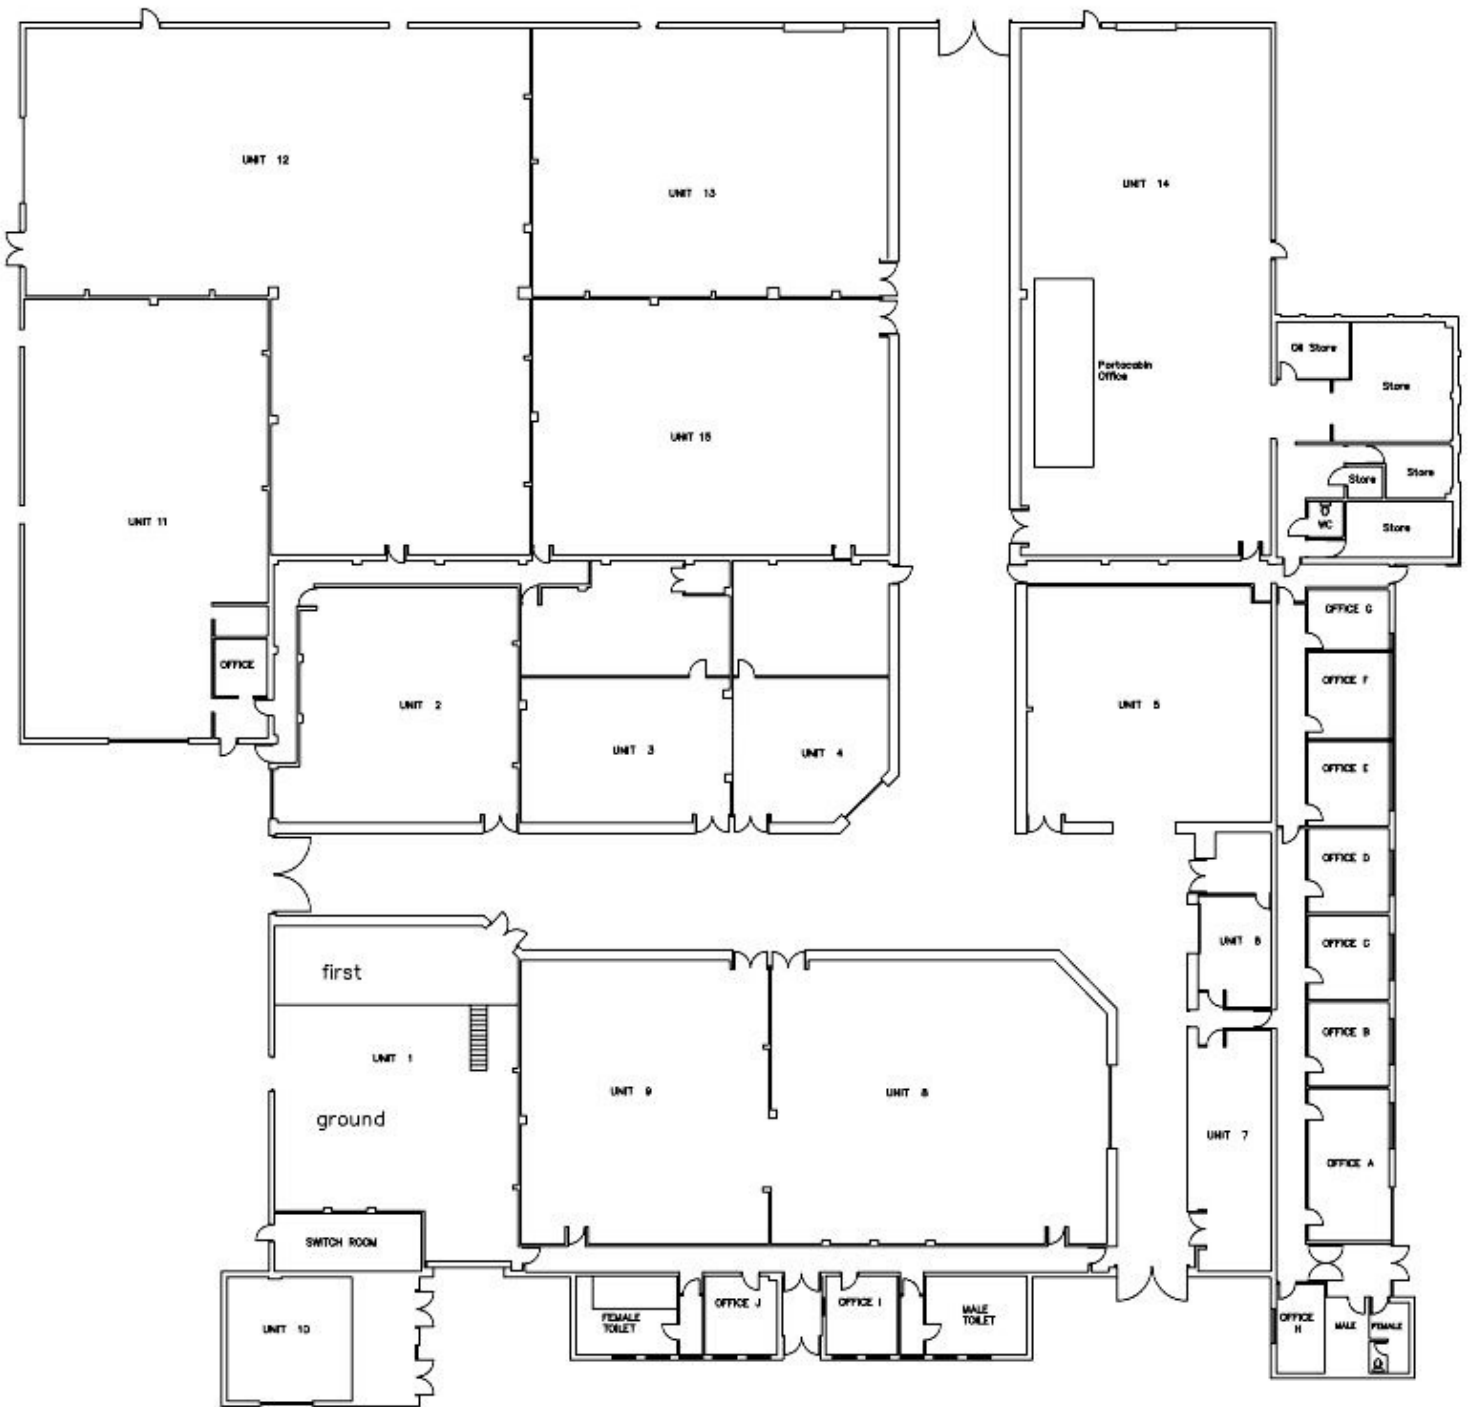

Cynllun Mewnol

Internal Layout