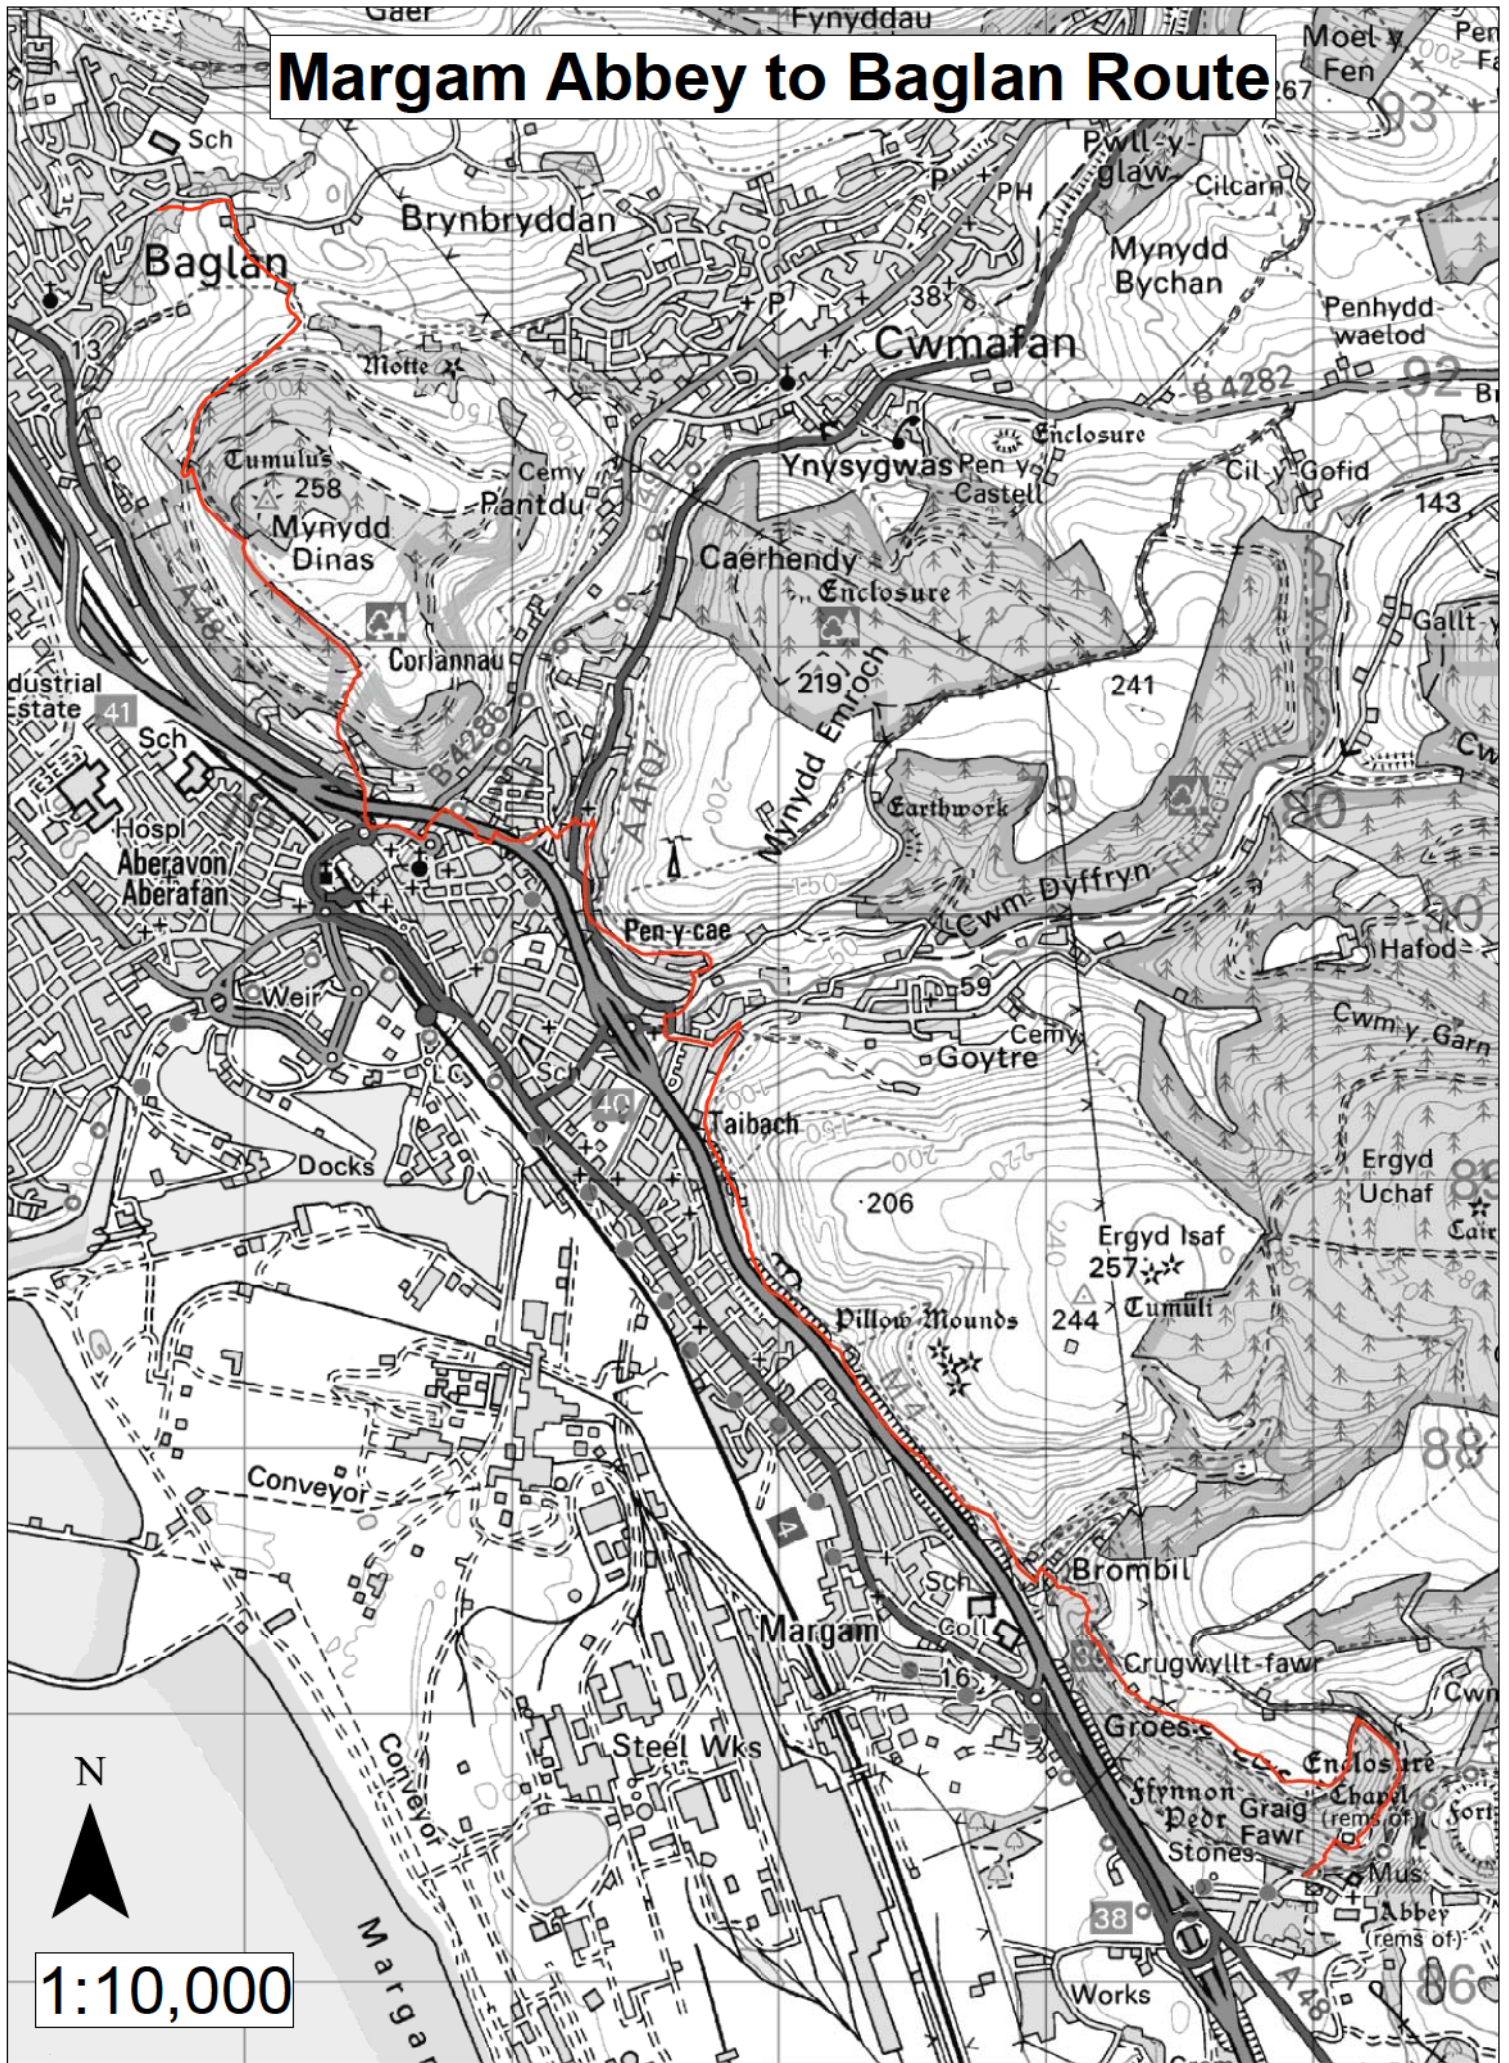

Margam Abbey to Baglan Route

Neath Port Talbot County Borough Council. Reproduced from the Ordnance Survey mapping with the permission of the Controller of Her Majesty's Stationery Office Crown copyright. Unauthorised reproduction infringes Crown Copyright and may lead to prosecution or civil proceedings. Licence No.100023392 Publication date 2011