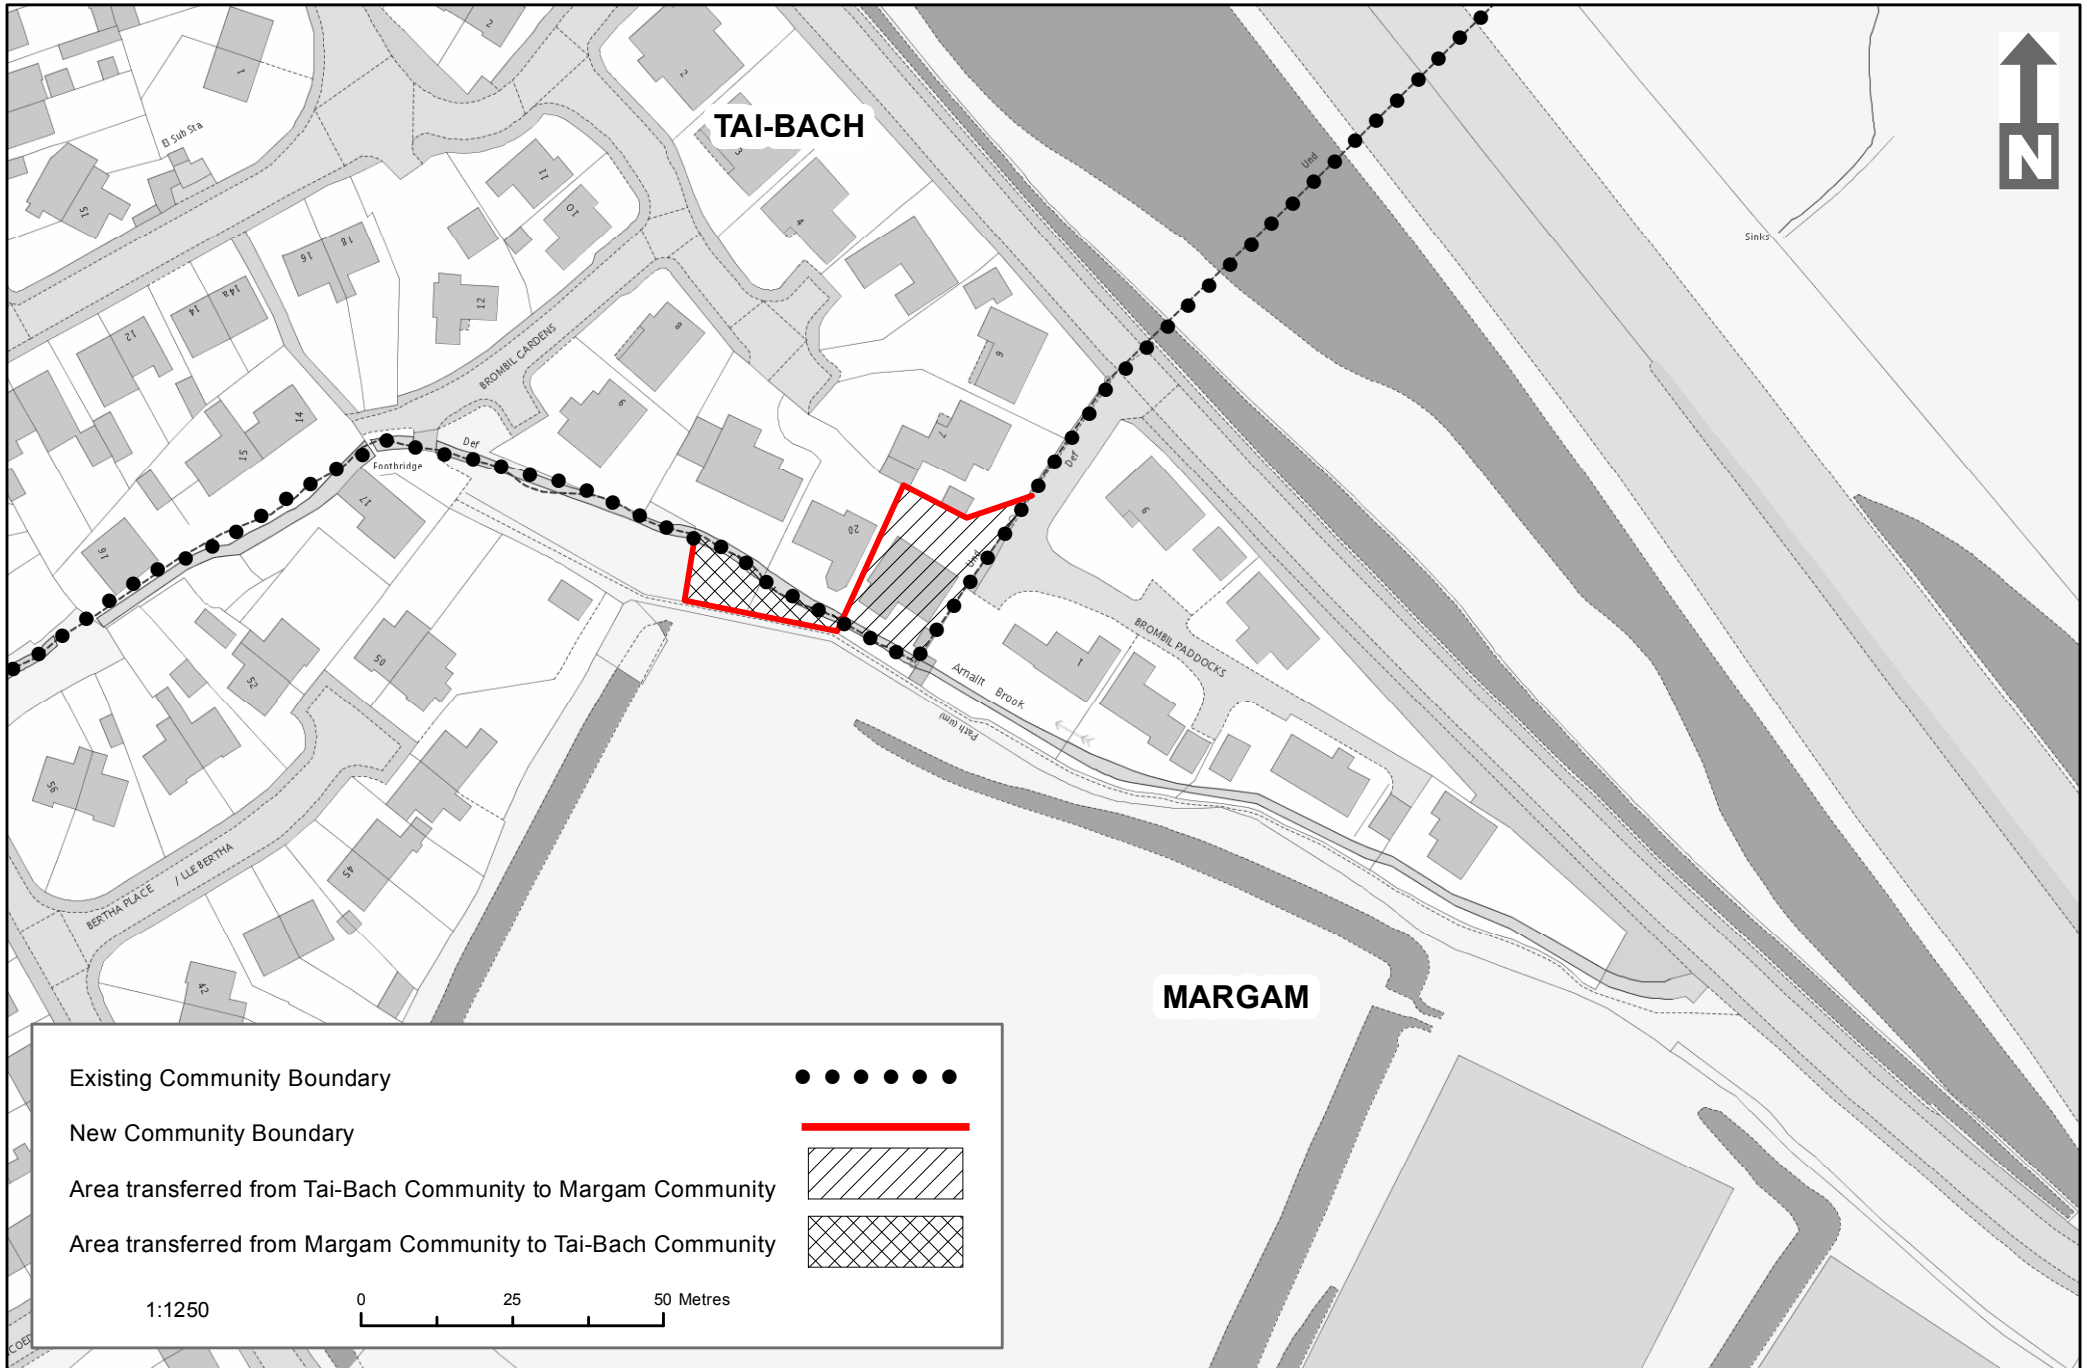

Map G of the Neath Port Talbot (Communities) Order 2016

Existing Community Boundary

New Community Boundary

Area transferred from Tai-Bach Community to Margam Community

Area transferred from Margam Community to Tai-Bach Community

1:1250

0 25 50 Metres