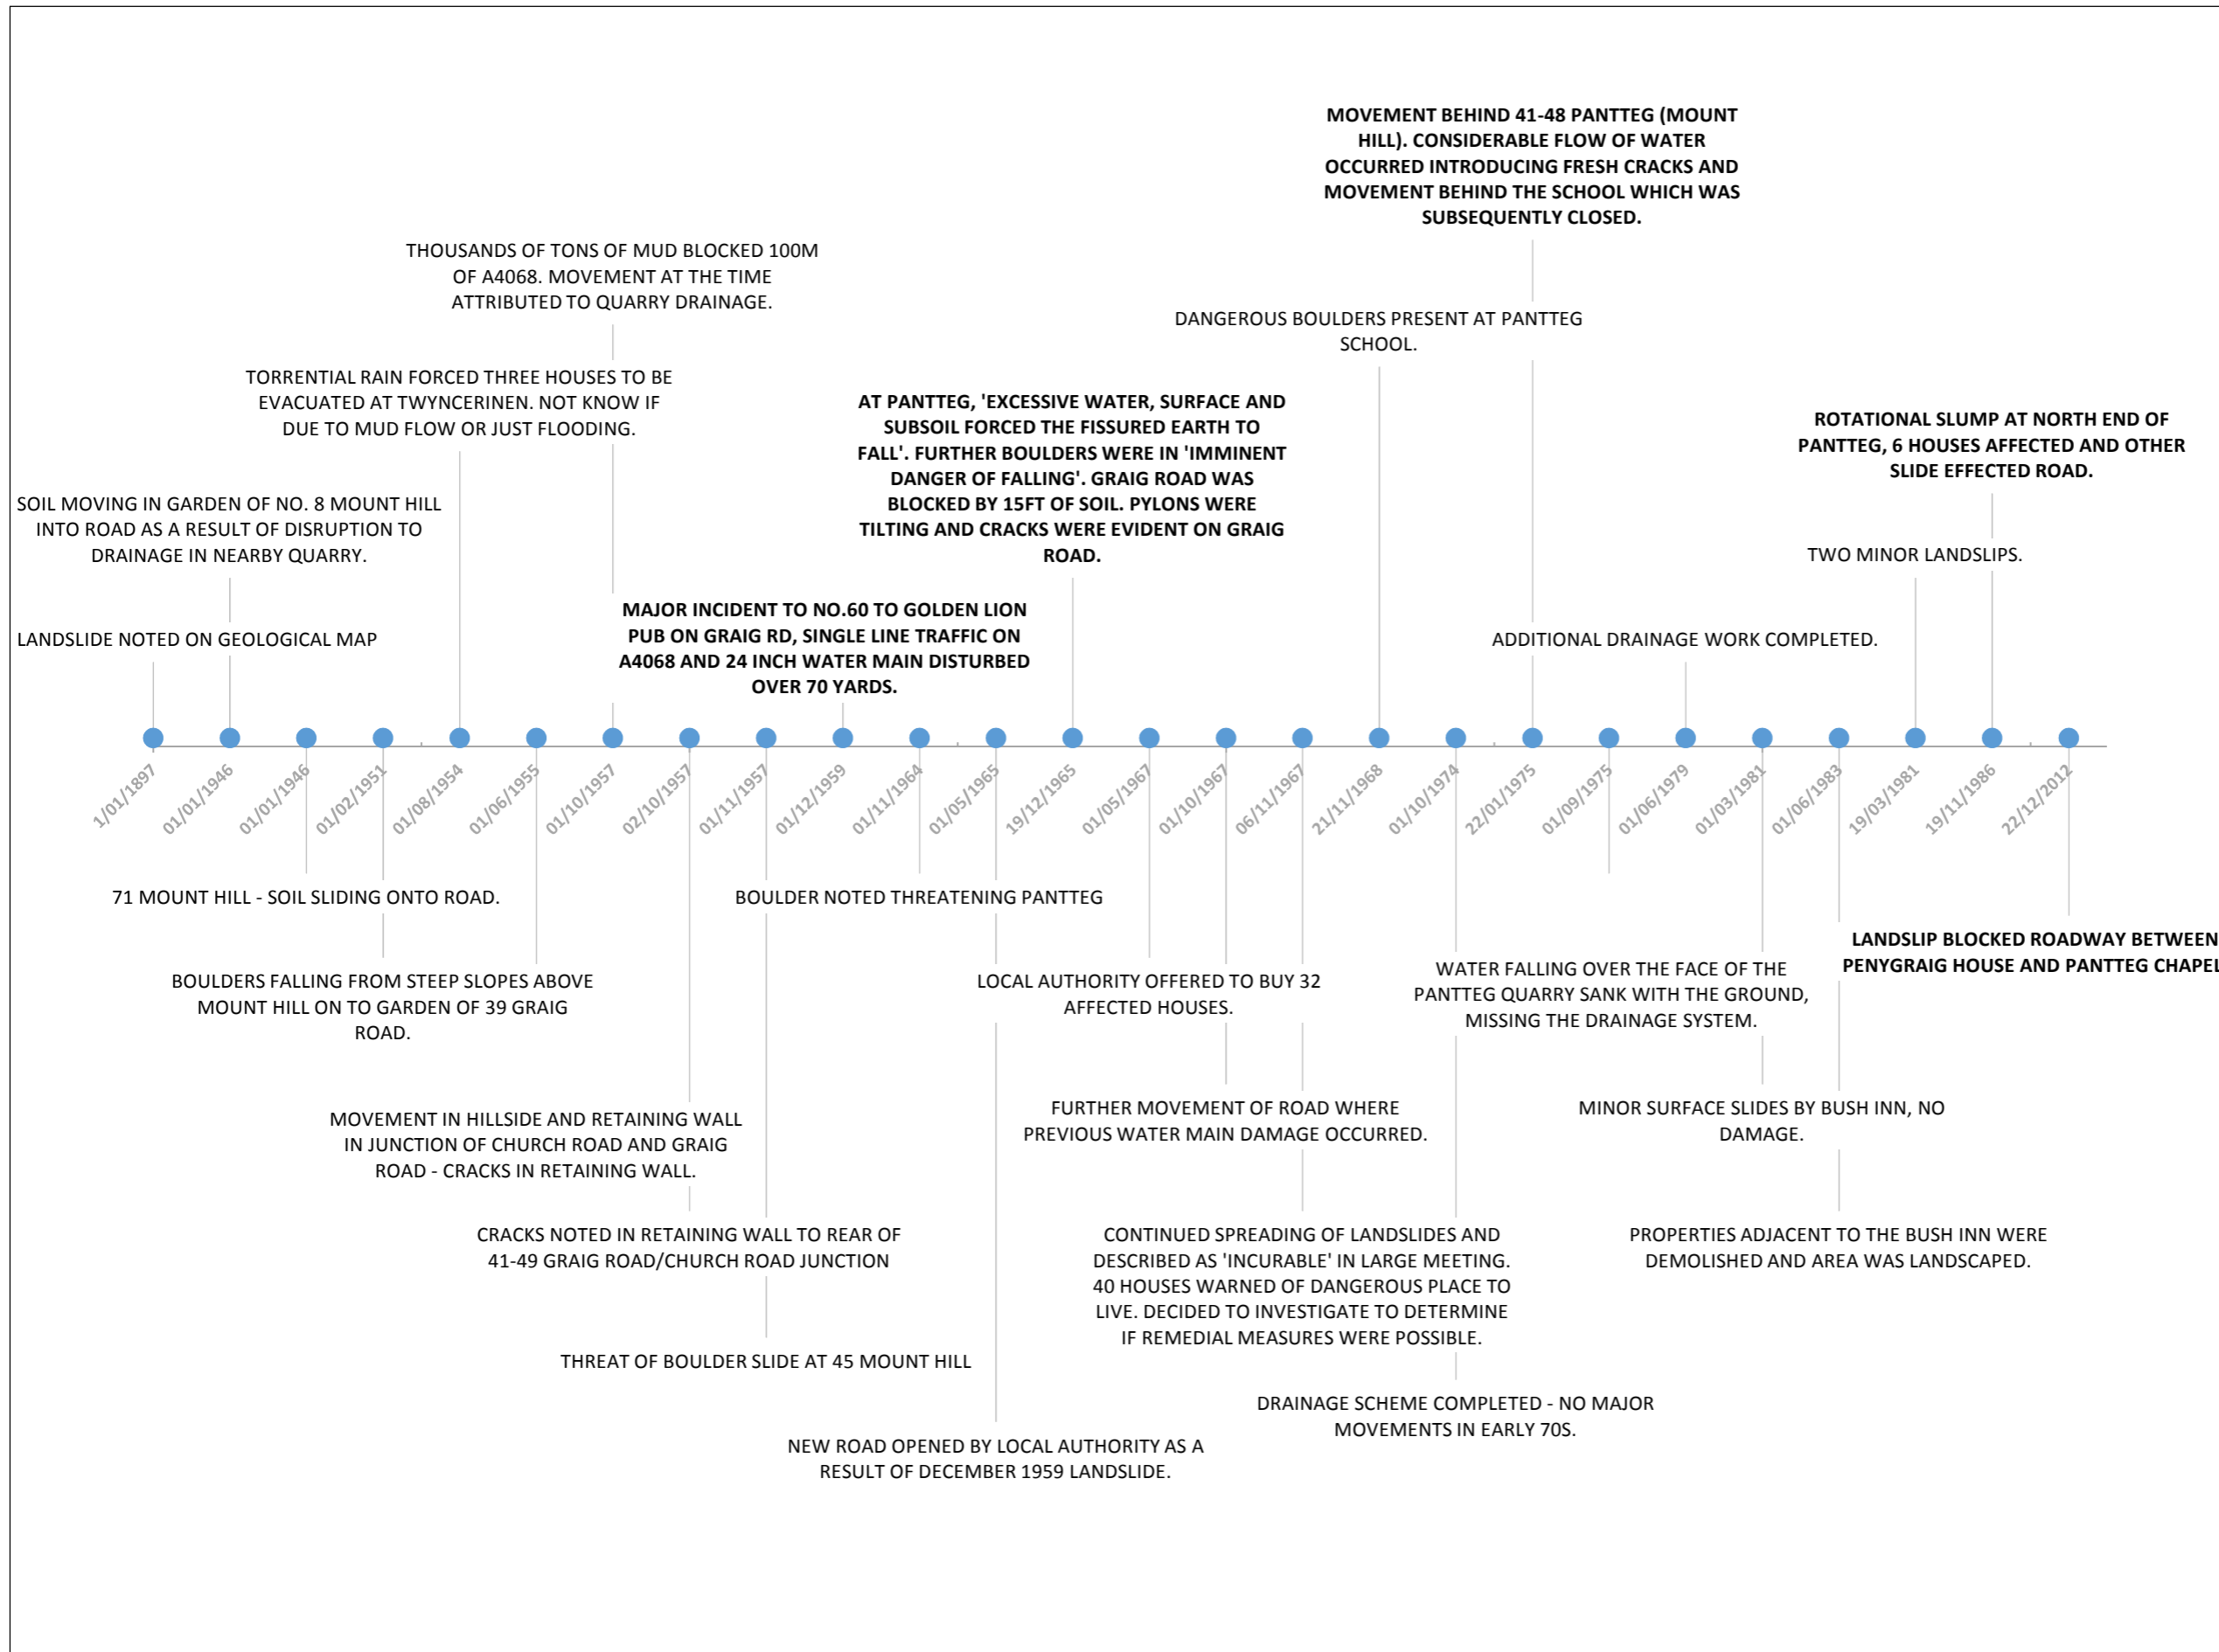

Notes:

**PROJECT:**  
PANTTEG LANDSLIDE

**Scale:** NOT APPLICABLE

**FIGURE 23:**  
NOTABLE EVENTS TIMELINE

**EARTH SCIENCE PARTNERSHIP**  
33 Cardiff Road, Taffs Well,  
Cardiff CF15 7RB Tel: 029 2081 3385  
enquiries@earthsciencepartnership.com